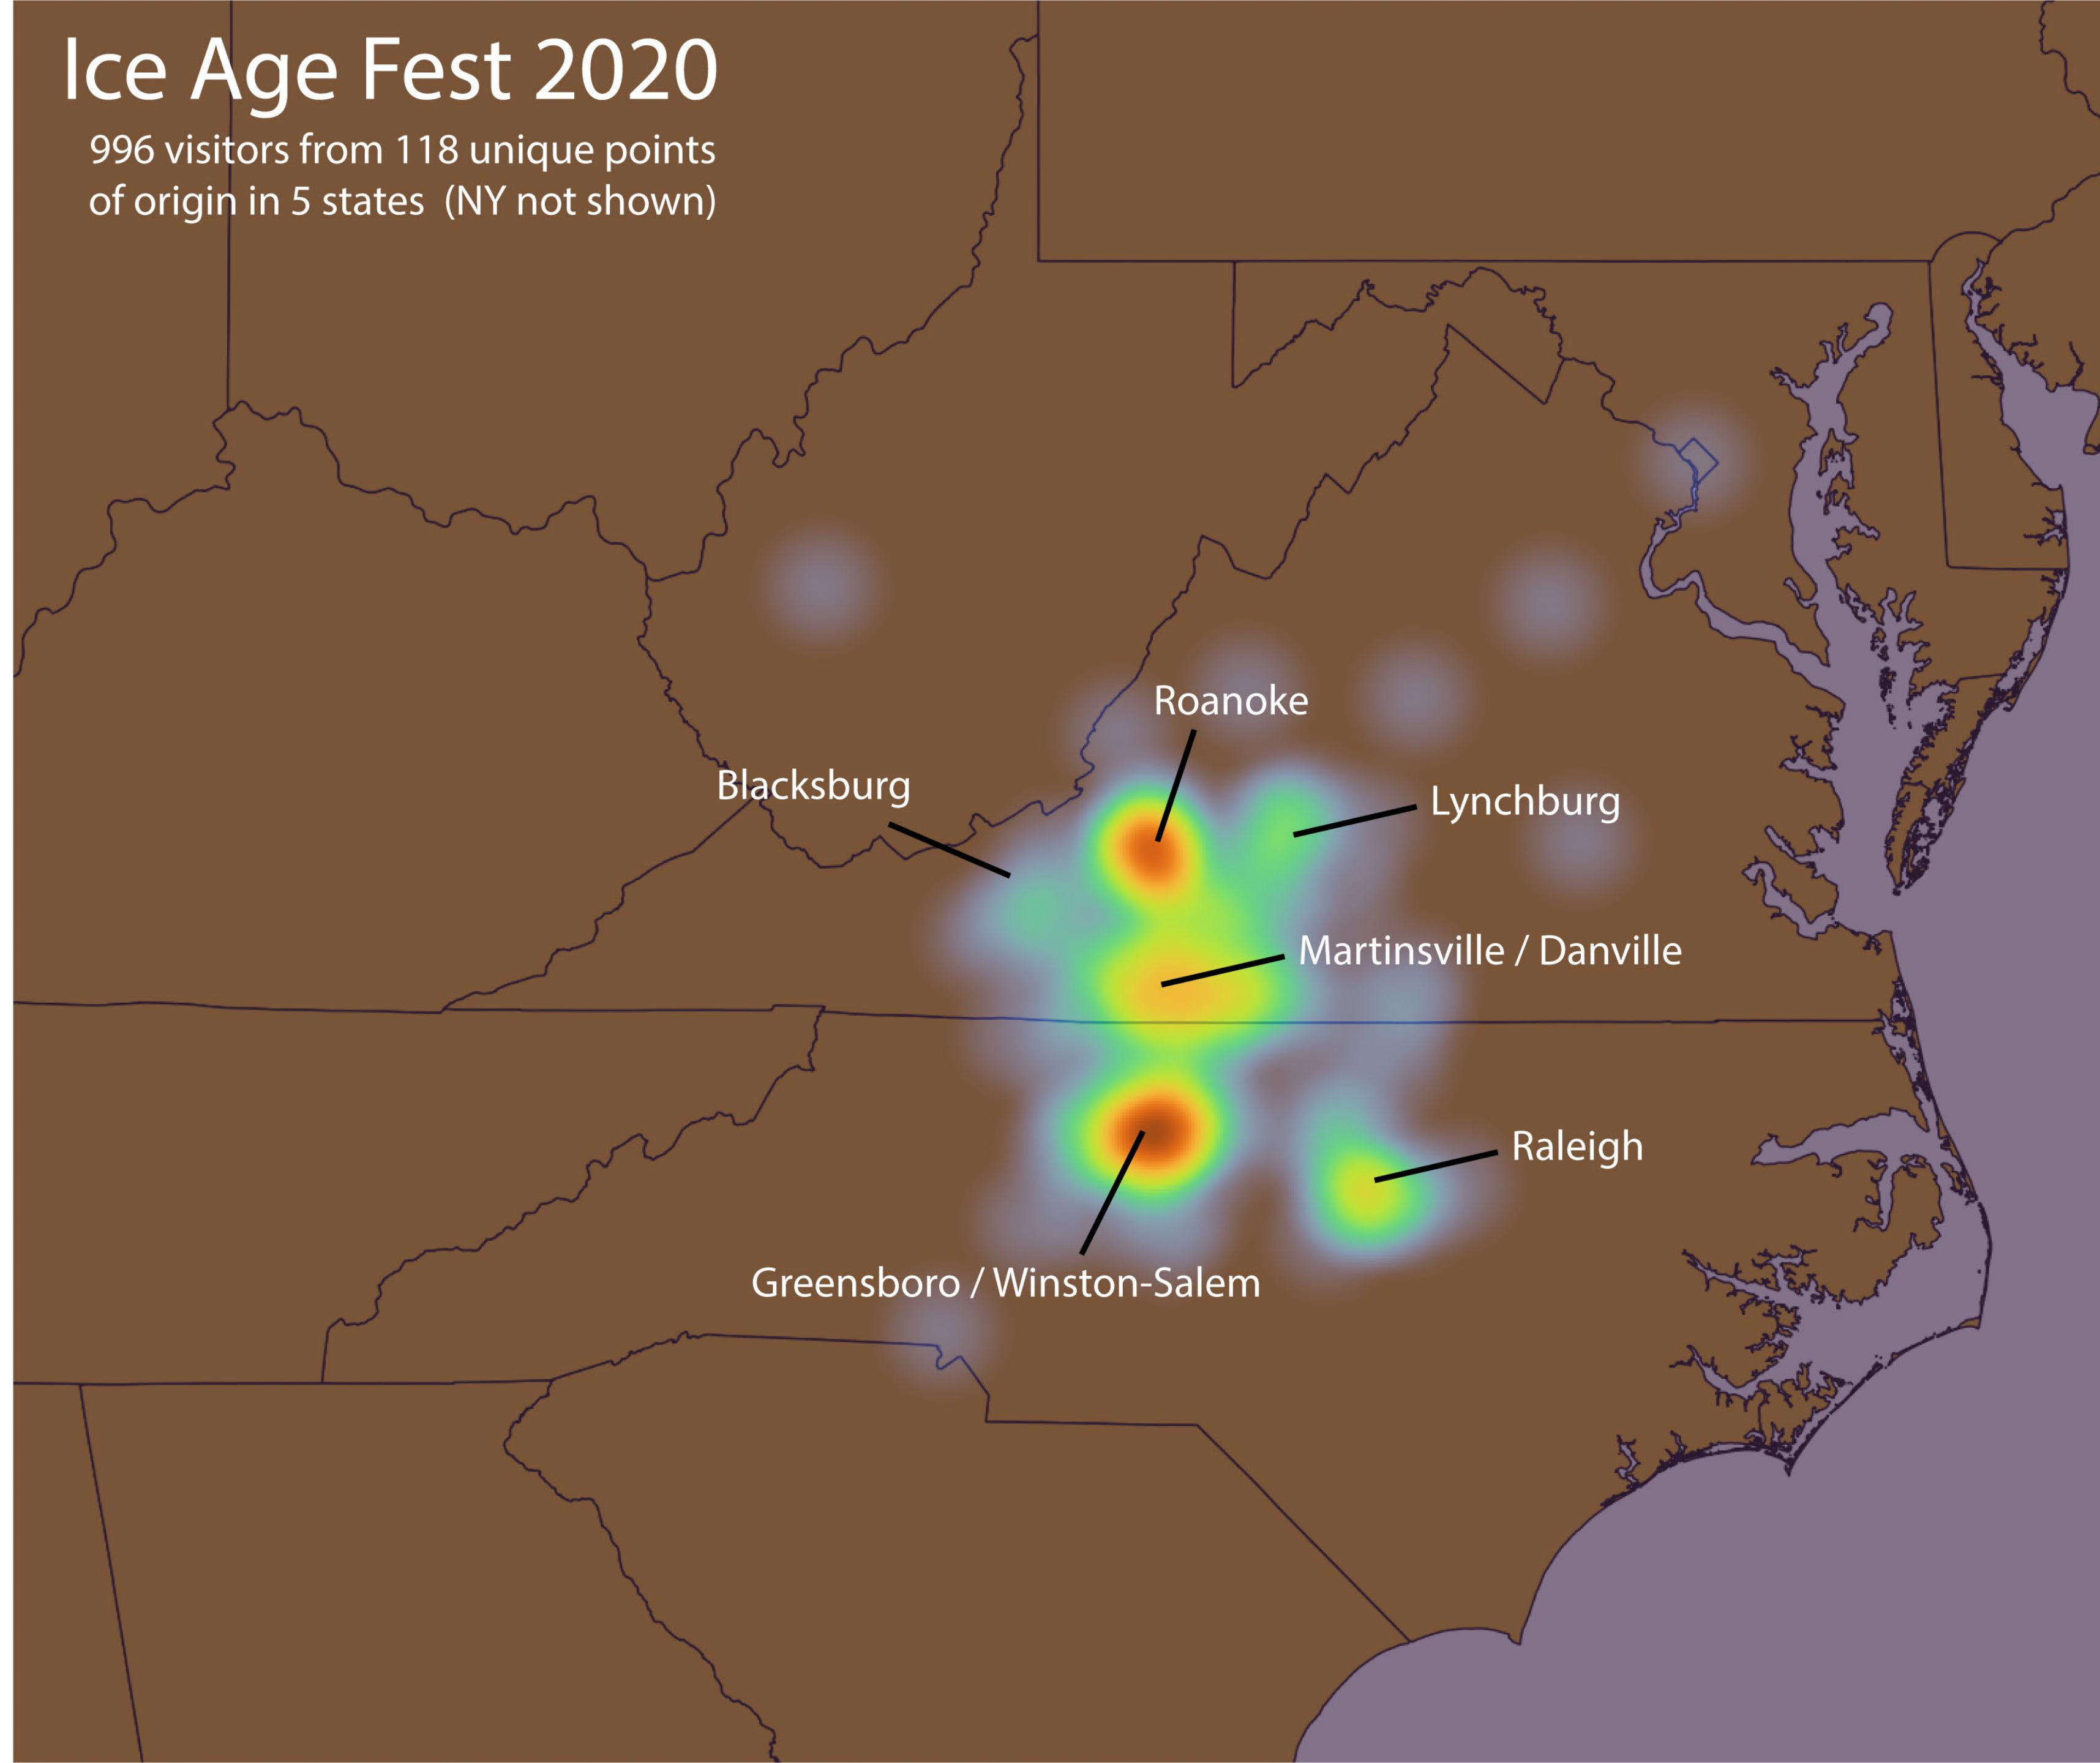

Dino Fest 2018

968 visitors from 122 unique points of origin in 10 states (FL, MA, MI, NY and TX not shown)

Dragon Fest 2018

408 visitors from 71 unique points of origin in 8 states (GA and NY not shown)

Reptile Fest 2019

2,189 visitors from 118 unique points of origin in 4 states (TN not shown)

Bug Fest 2019

543 visitors from 75 unique points of origin in 8 states (AK, CA, MN, NM, and TX not shown)

Dino Fest 2019

3,632 visitors from 207 unique points of origin in 18 states (AL, CA, FL, GA, IL, NV, NY, OK, WA and WI not shown)

Dragon Fest 2019

2,993 visitors from 258 unique points of origin in 12 states (CO, FL, IA, KS, MT, and TX not shown)

Ice Age Fest 2020

996 visitors from 118 unique points of origin in 5 states (NY not shown)

Dinosaur Drive Thru 2020

218 visitors from 28 unique points of origin in 2 states

Waynesboro Drive Thru Fest 2021