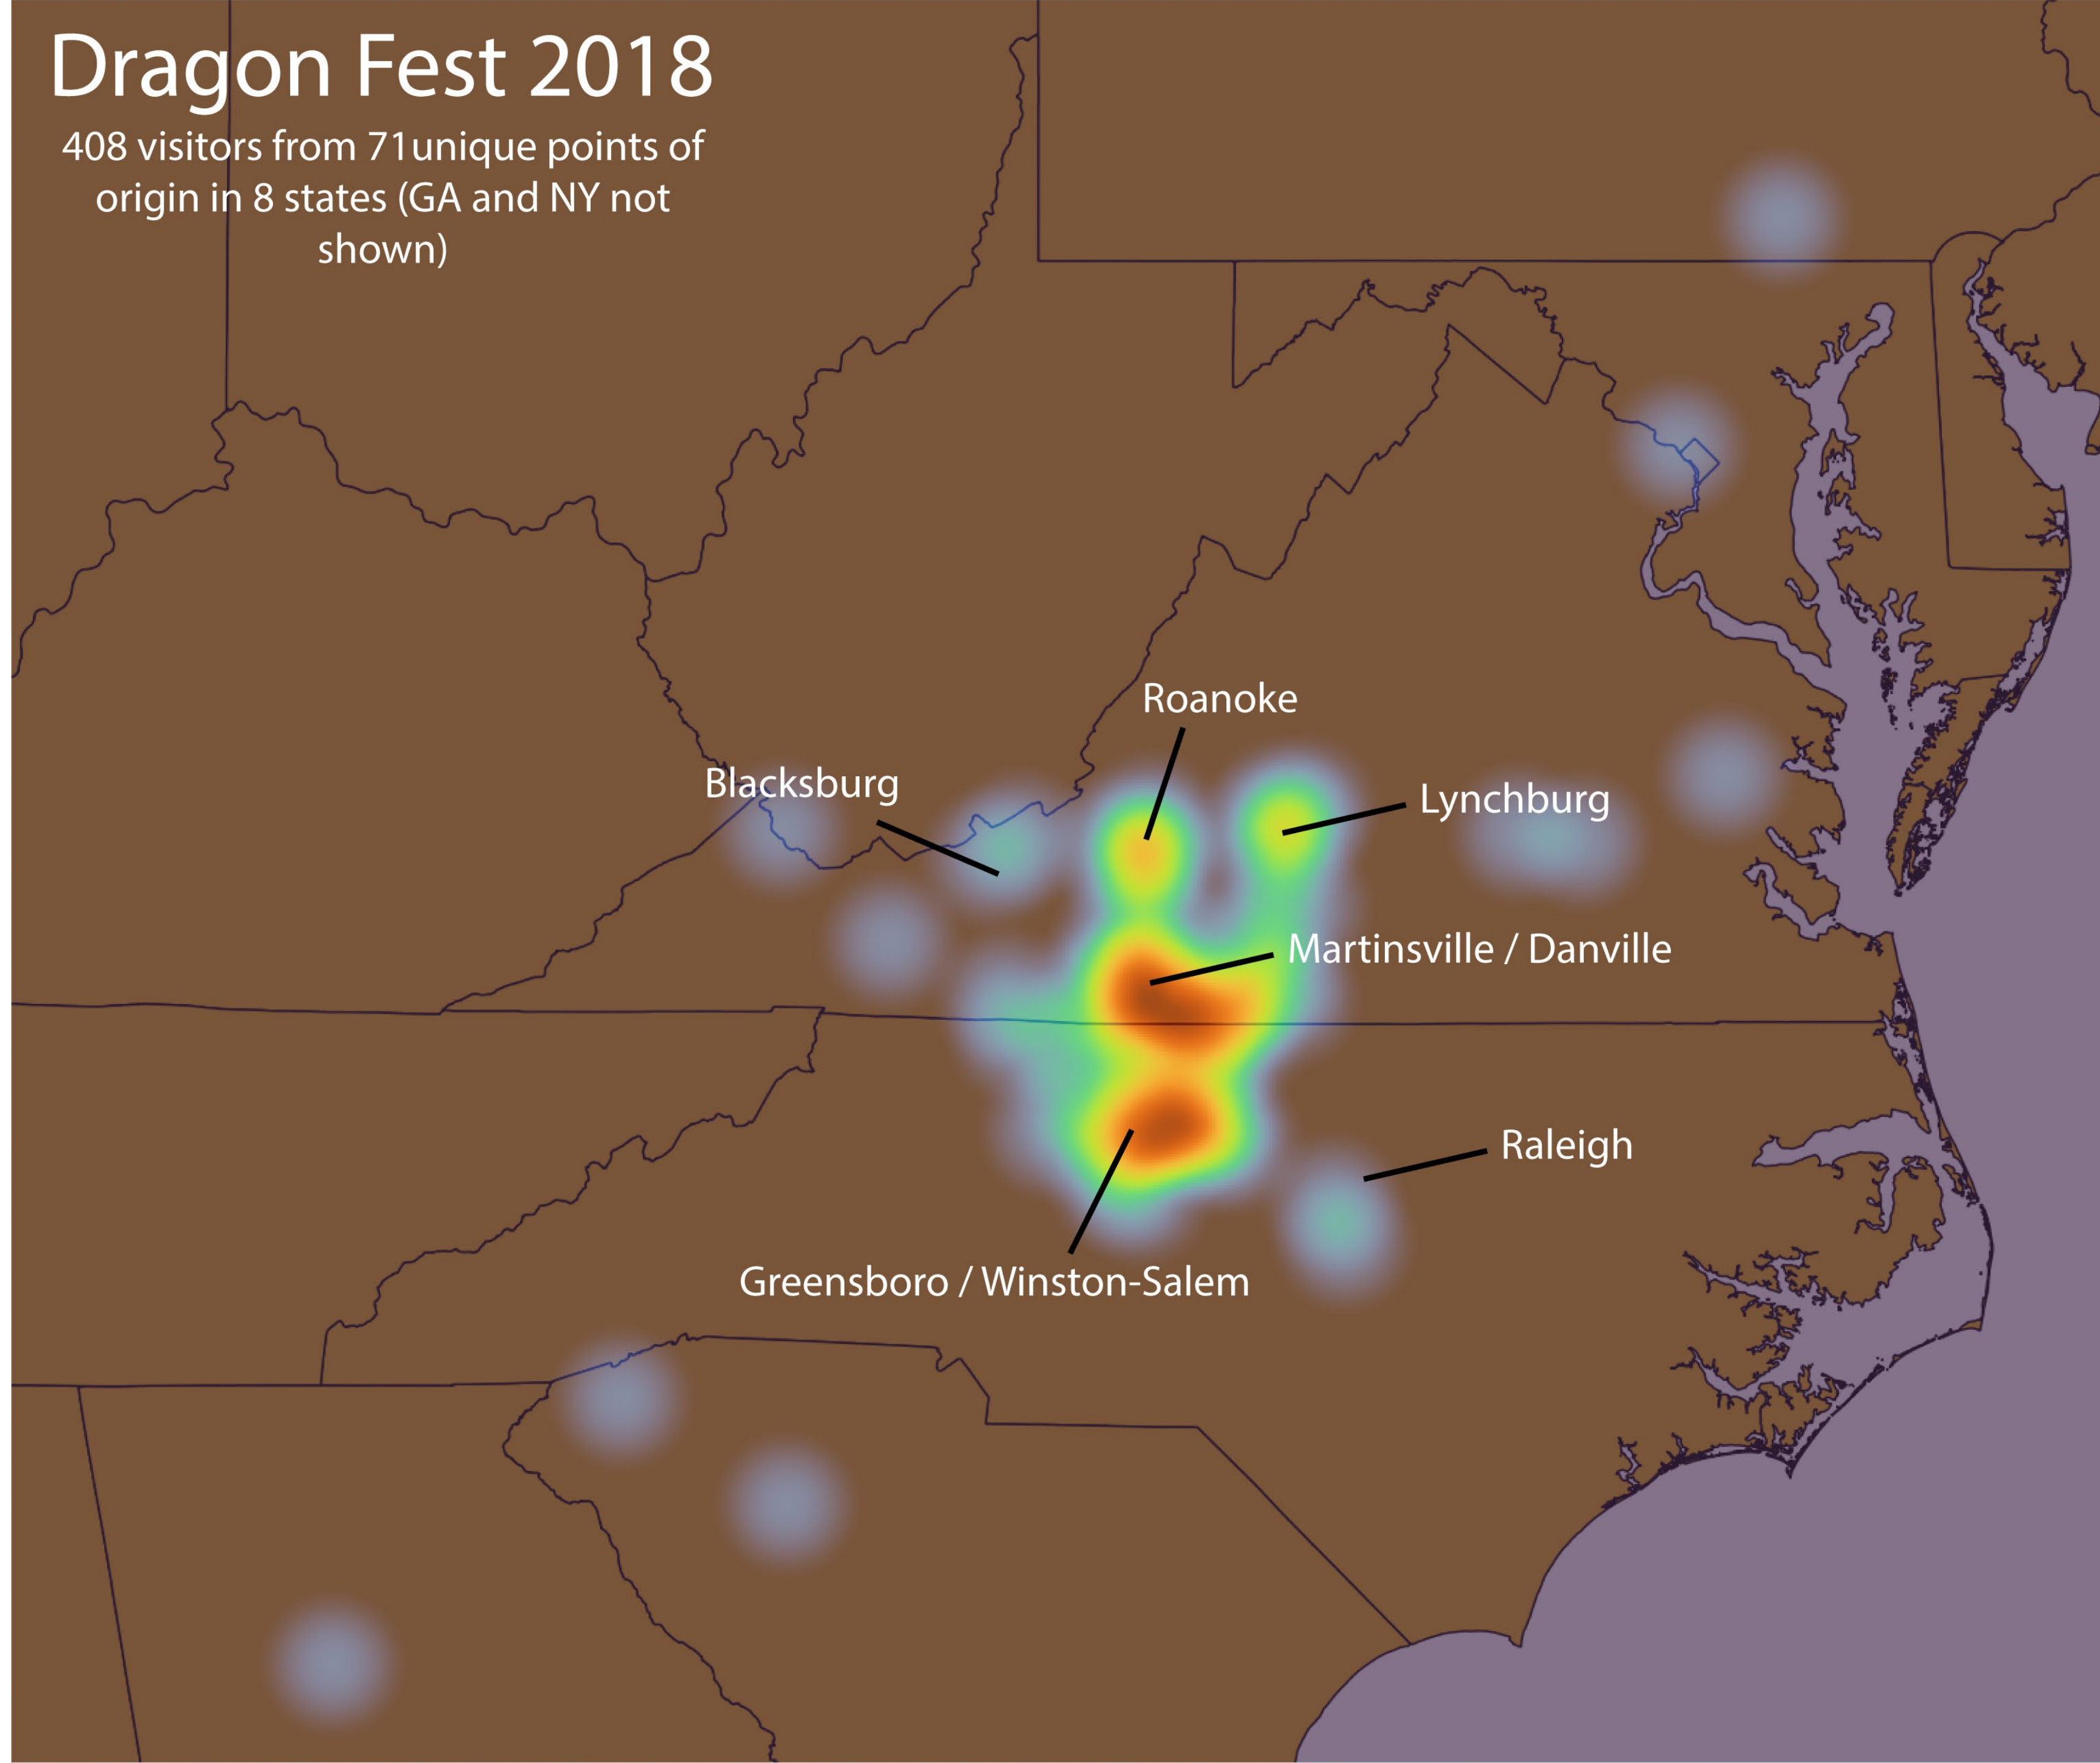

Space Fest 2018

627 visitors from 68 unique points of origin in 6 states (GA and OK not shown)

Heat maps using zip code data from recent festivals

Special supplement to the 1st quarter FY23 Advancement Report

Dino Fest 2018

968 visitors from 122 unique points of origin in 10 states (FL, MA, MI, NY and TX not shown)

Dragon Fest 2018

408 visitors from 71 unique points of origin in 8 states (GA and NY not shown)

3,632 visitors from 207 unique points of origin in 18 states (AL, CA, FL, GA, IL, NV, NY, OK, WA and WI not shown)

Dragon Fest 2019

2,993 visitors from 258 unique points of origin in 12 states (CO, FL, IA, KS, MT, and TX not shown)

Ice Age Fest 2020

996 visitors from 118 unique points of origin in 5 states (NY not shown)

Dinosaur Drive Thru 2020

218 visitors from 28 unique points of origin in 2 states

Waynesboro Drive Thru Fest 2021