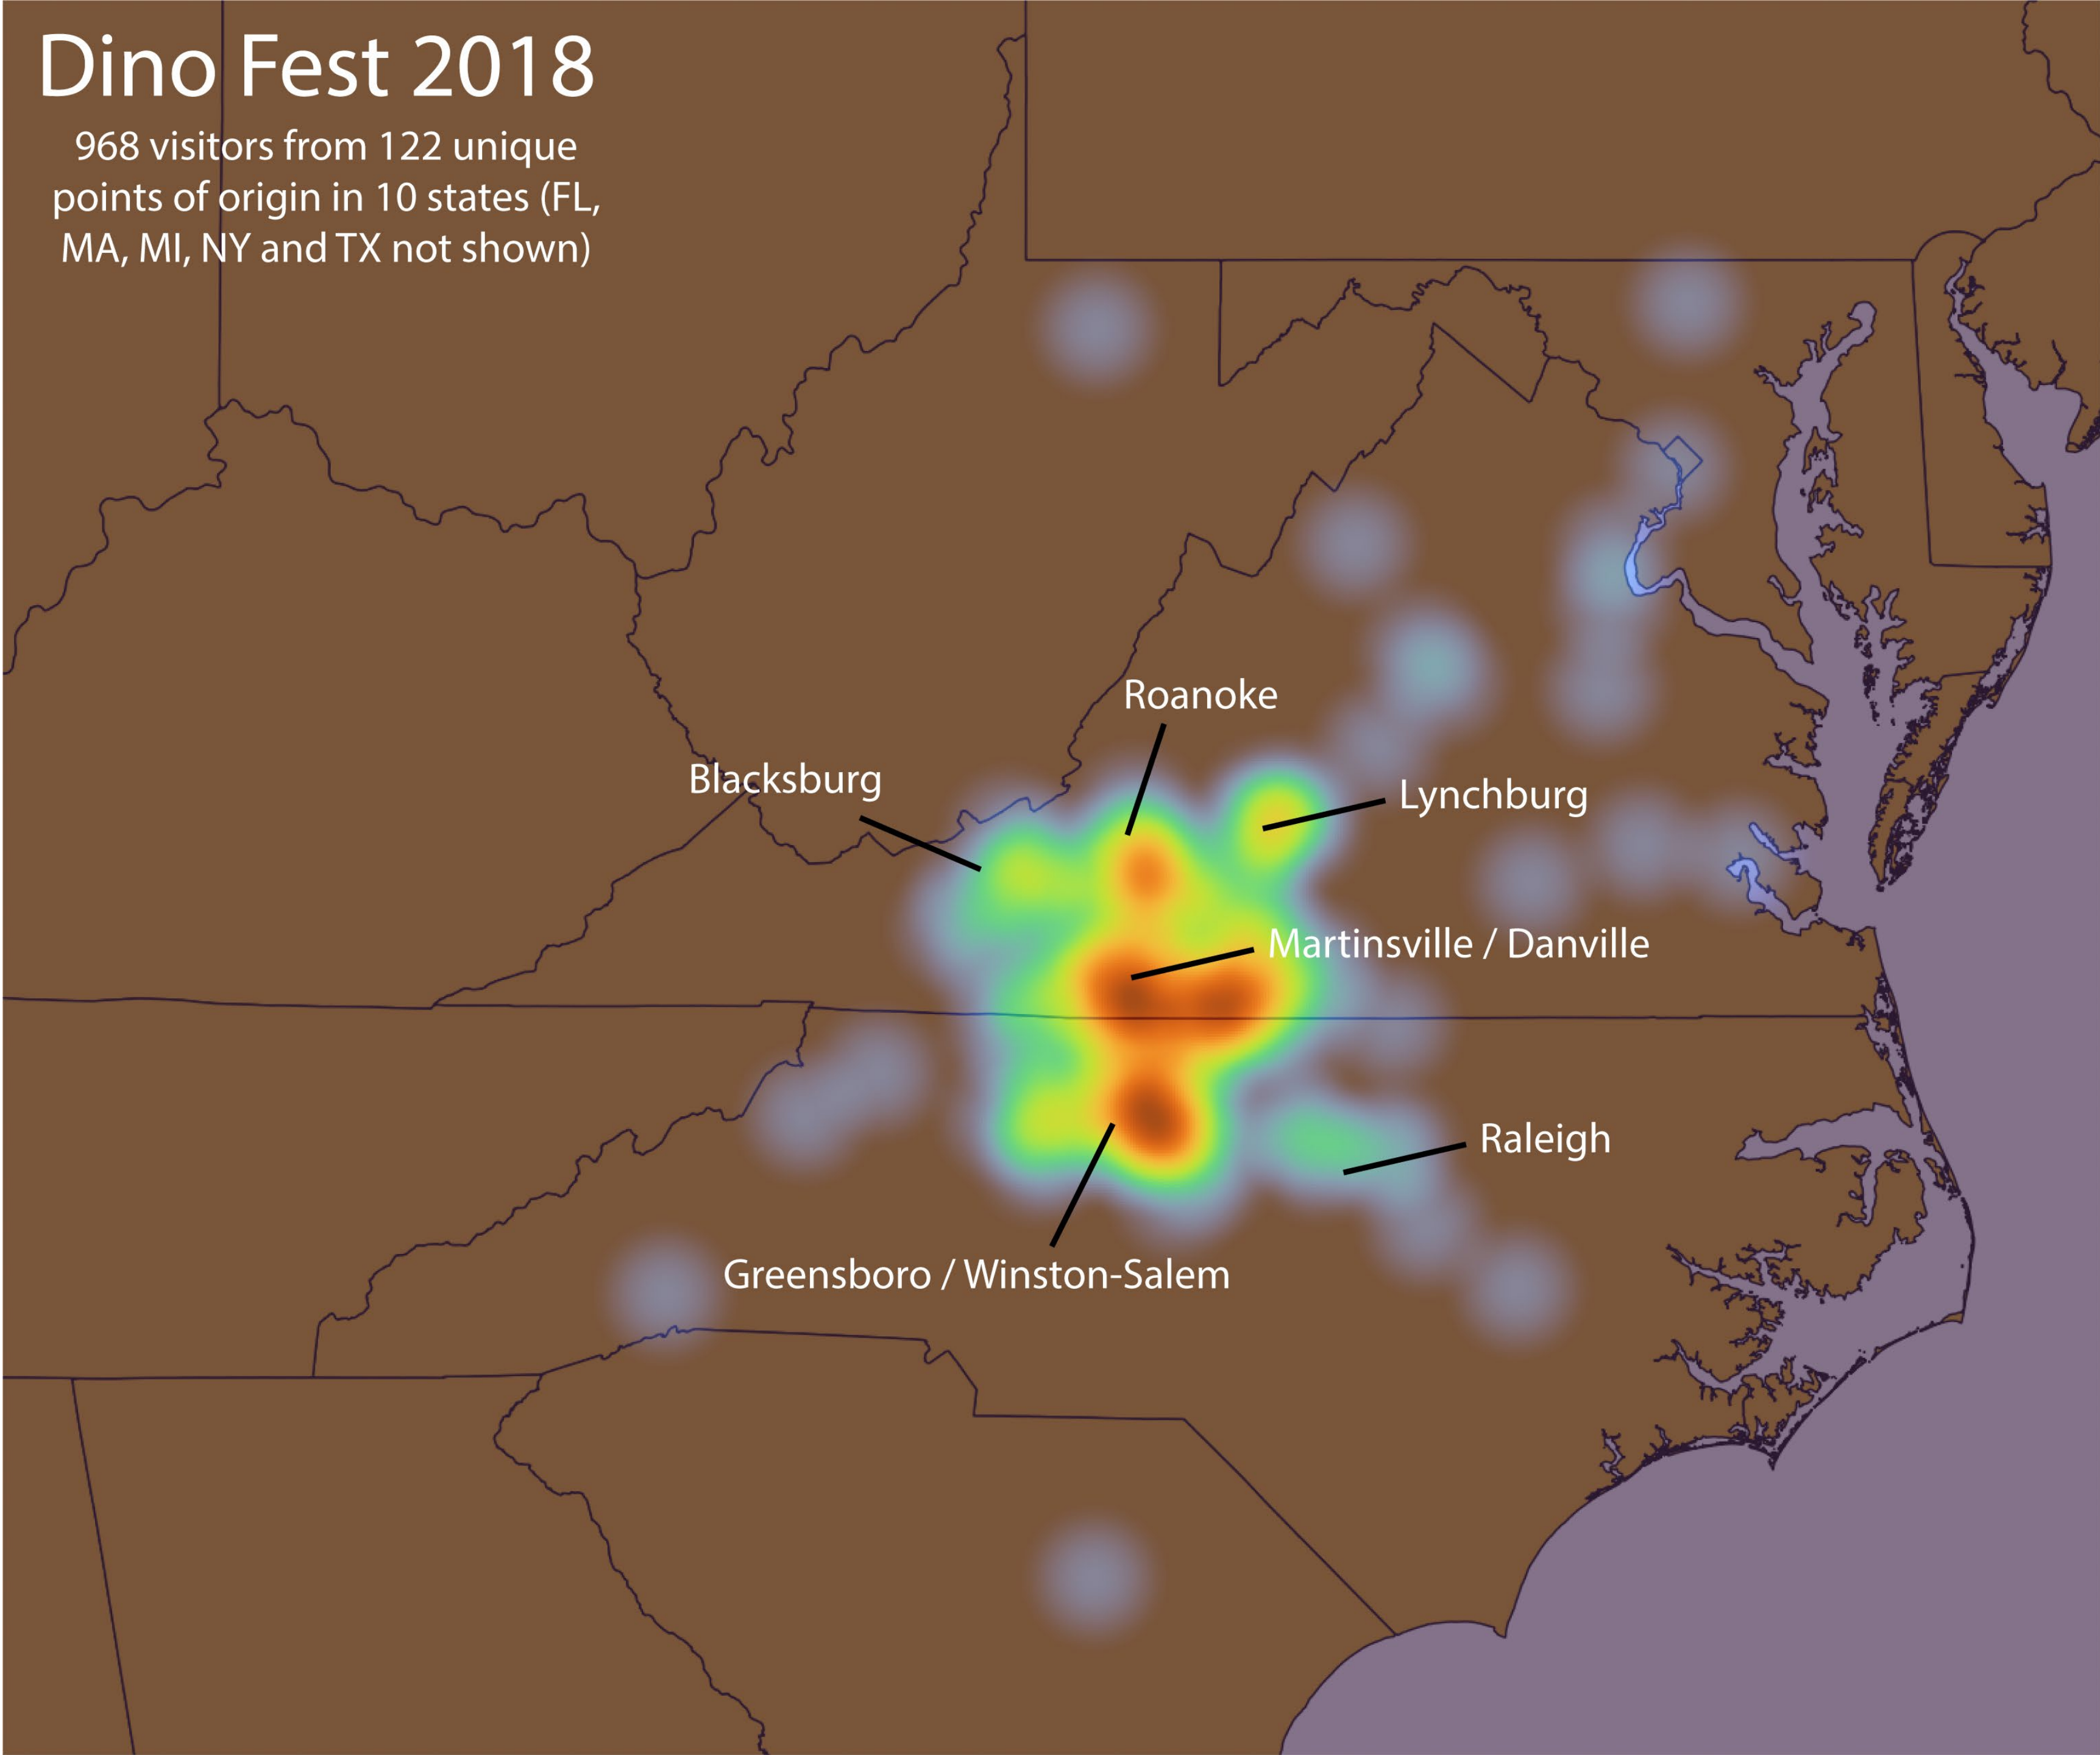

Space Fest 2018

627 visitors from 68 unique points of origin in 6 states (GA and OK not shown)

Heat maps using zip code data from recent festivals

Special supplement to the 1st quarter FY23 Advancement Report

Dino Fest 2018

968 visitors from 122 unique points of origin in 10 states (FL, MA, MI, NY and TX not shown)

Dragon Fest 2018

408 visitors from 71 unique points of origin in 8 states (GA and NY not shown)

3,632 visitors from 207 unique points of origin in 18 states (AL, CA, FL, GA, IL, NV, NY, OK, WA and WI not shown)

Dragon Fest 2019

2,993 visitors from 258 unique points of origin in 12 states (CO, FL, IA, KS, MT, and TX not shown)

Ice Age Fest 2020

996 visitors from 118 unique points of origin in 5 states (NY not shown)

Dinosaur Drive Thru 2020

218 visitors from 28 unique points of origin in 2 states

Waynesboro Drive Thru Fest 2021