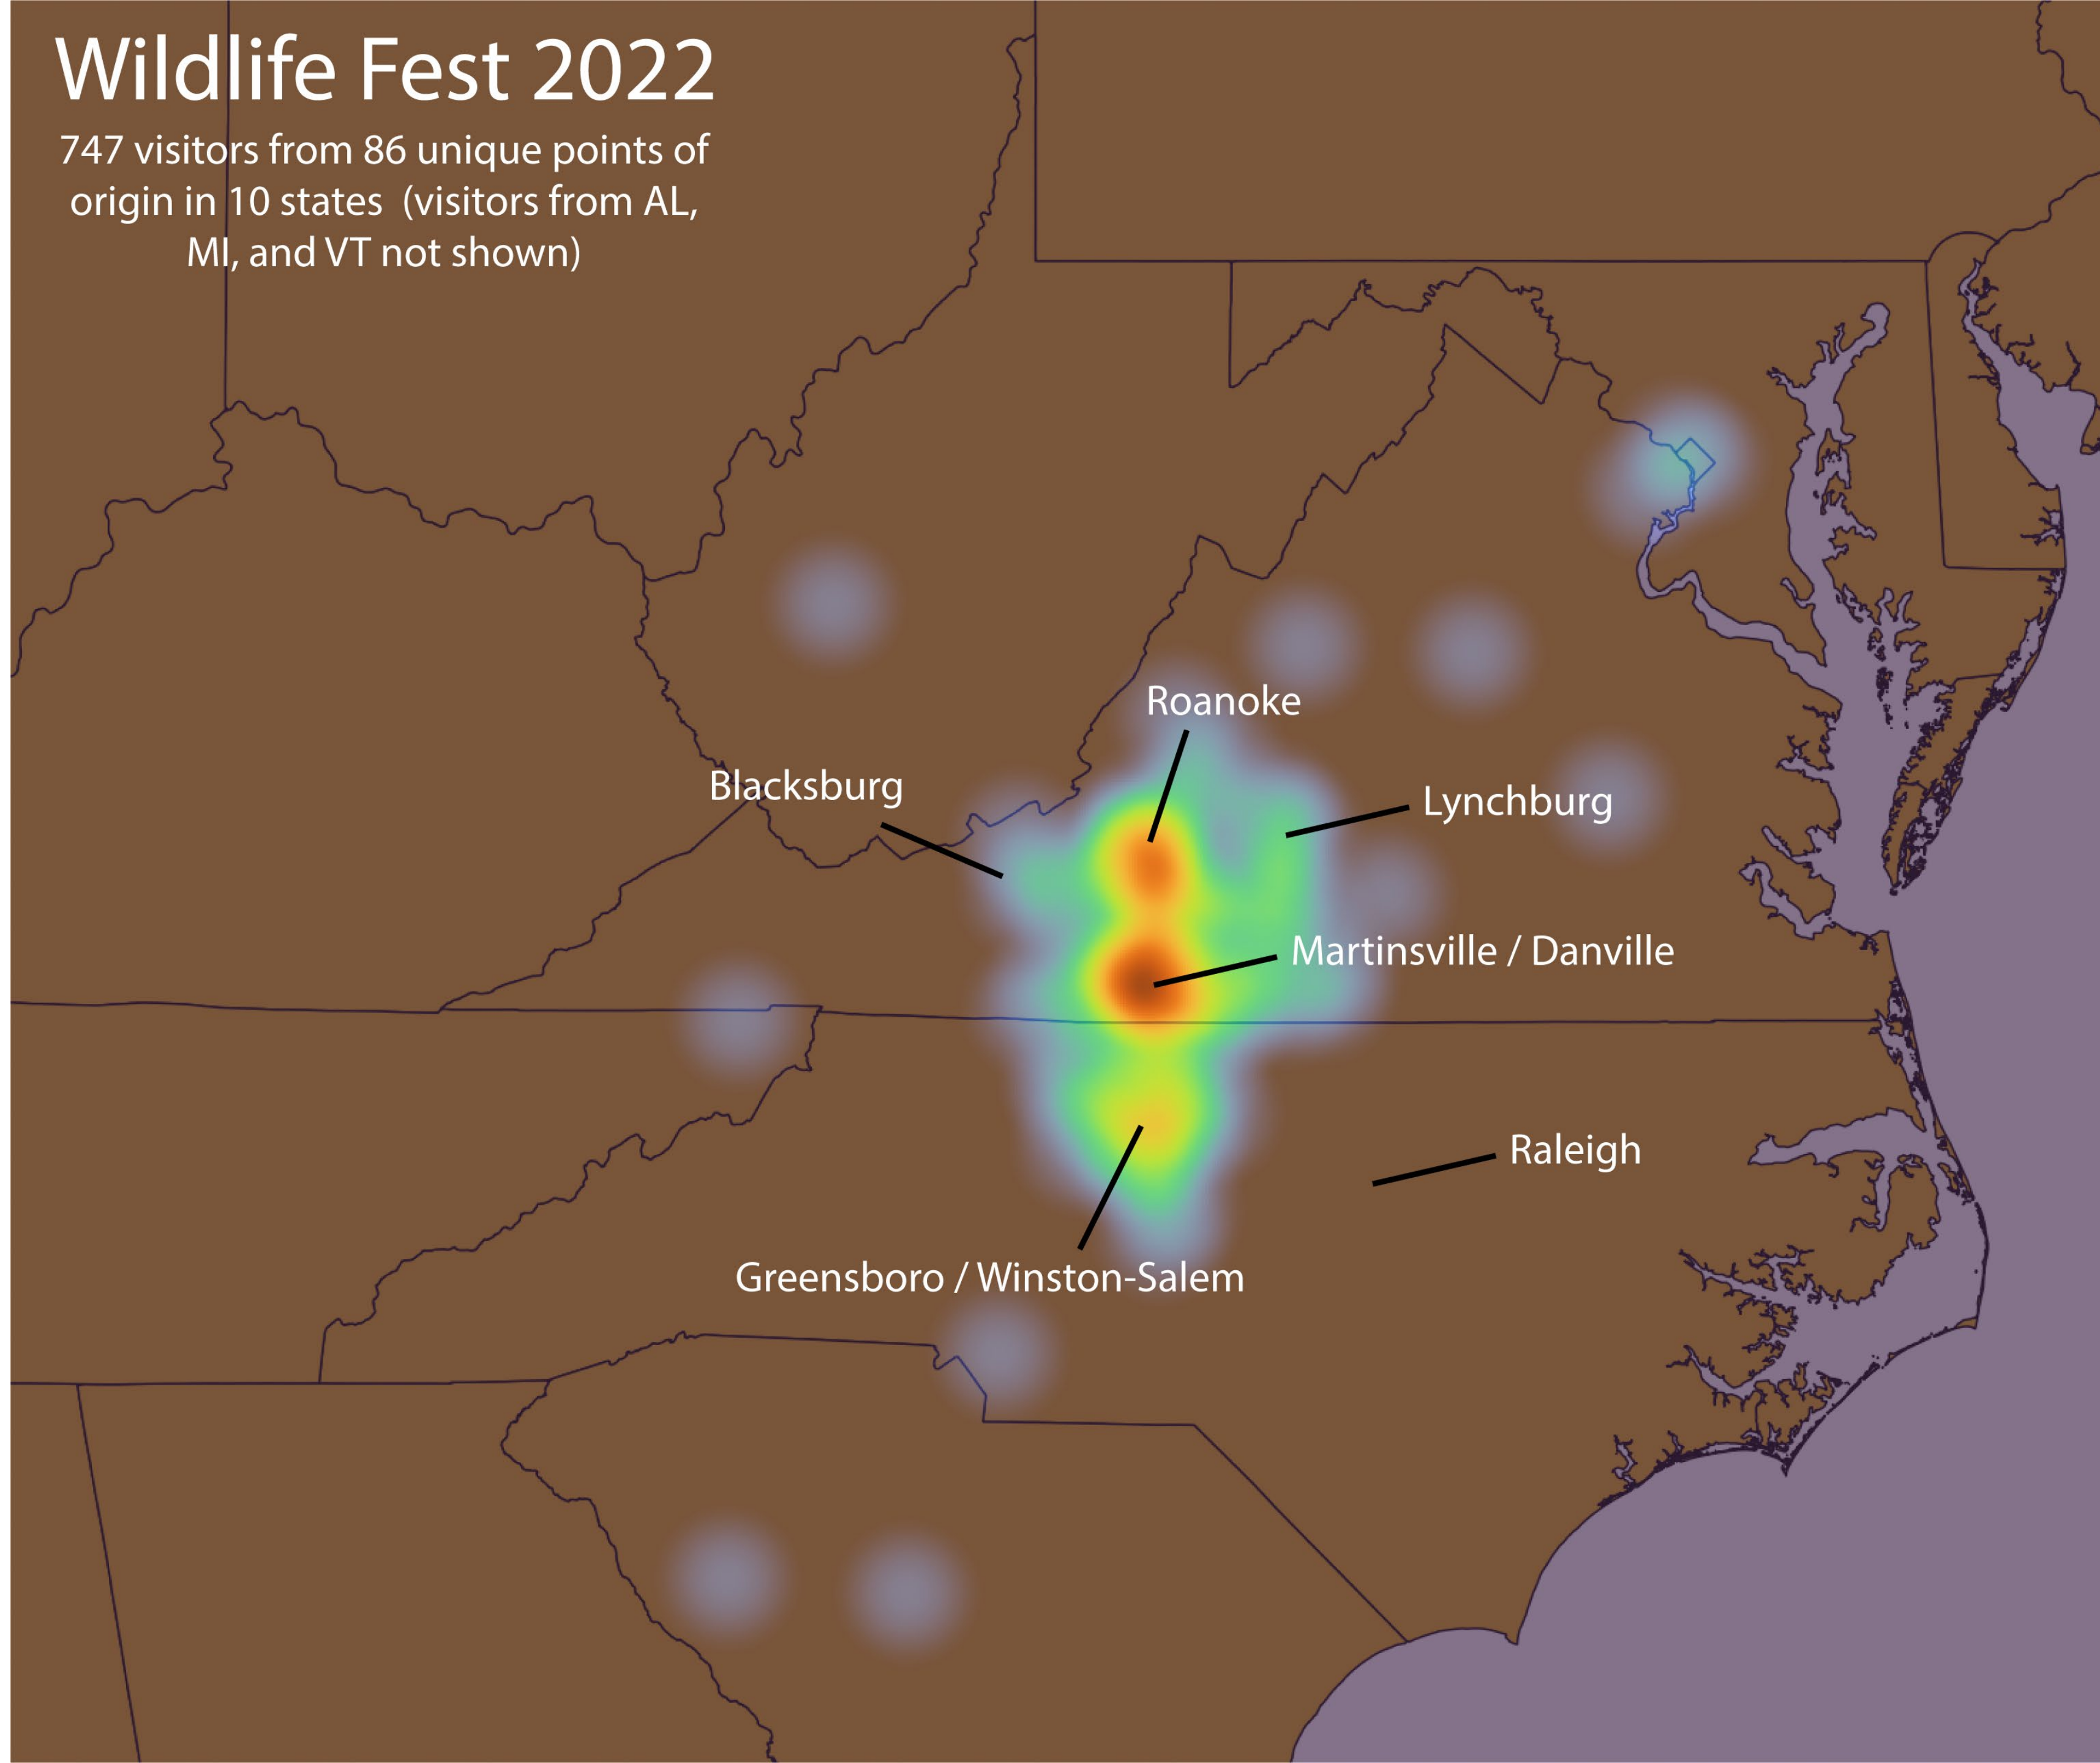

Wildlife Fest 2022

747 visitors from 86 unique points of origin in 10 states (visitors from AL, MI, and VT not shown)