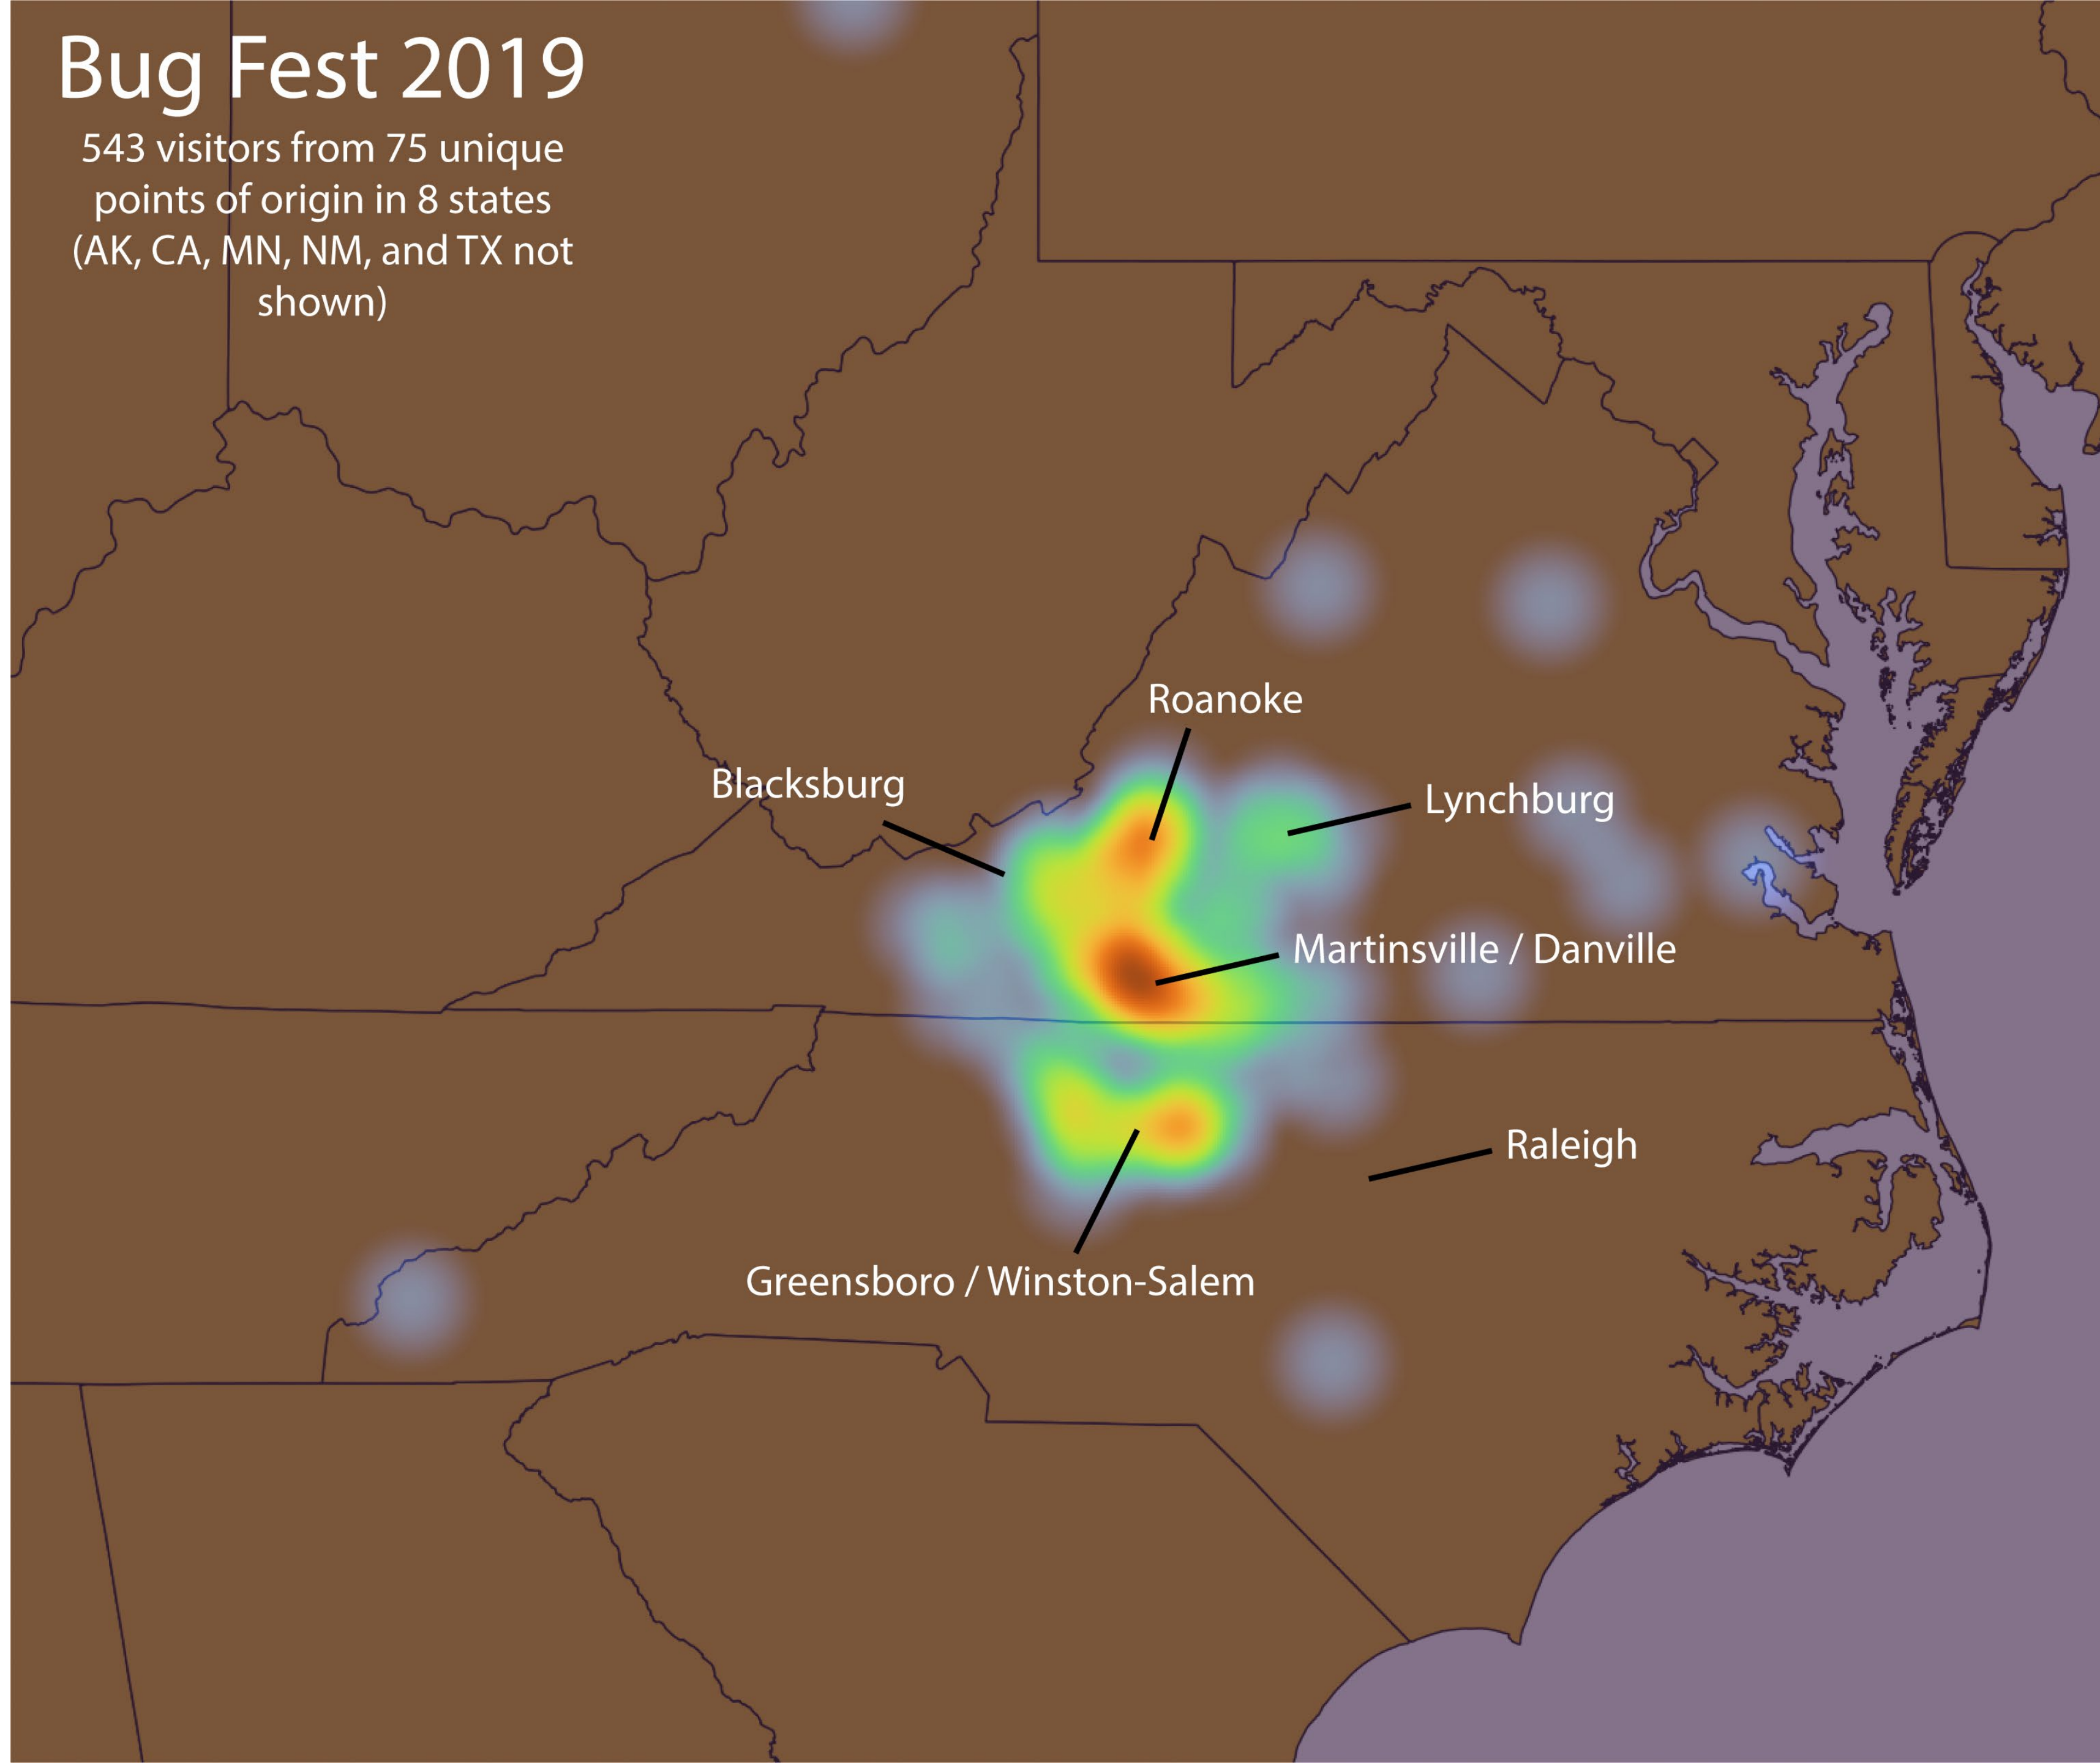

Dino Fest 2018

968 visitors from 122 unique points of origin in 10 states (FL, MA, MI, NY and TX not shown)

Dragon Fest 2018

408 visitors from 71 unique points of origin in 8 states (GA and NY not shown)

Reptile Fest 2019

2,189 visitors from 118 unique points of origin in 4 states (TN not shown)

Bug Fest 2019

543 visitors from 75 unique points of origin in 8 states (AK, CA, MN, NM, and TX not shown)

Dino Fest 2019

3,632 visitors from 207 unique points of origin in 18 states (AL, CA, FL, GA, IL, NV, NY, OK, WA and WI not shown)

Dragon Fest 2019

2,993 visitors from 258 unique points of origin in 12 states (CO, FL, IA, KS, MT, and TX not shown)

Ice Age Fest 2020

996 visitors from 118 unique points of origin in 5 states (NY not shown)

Dinosaur Drive Thru 2020

218 visitors from 28 unique points of origin in 2 states

Waynesboro Drive Thru Fest 2021