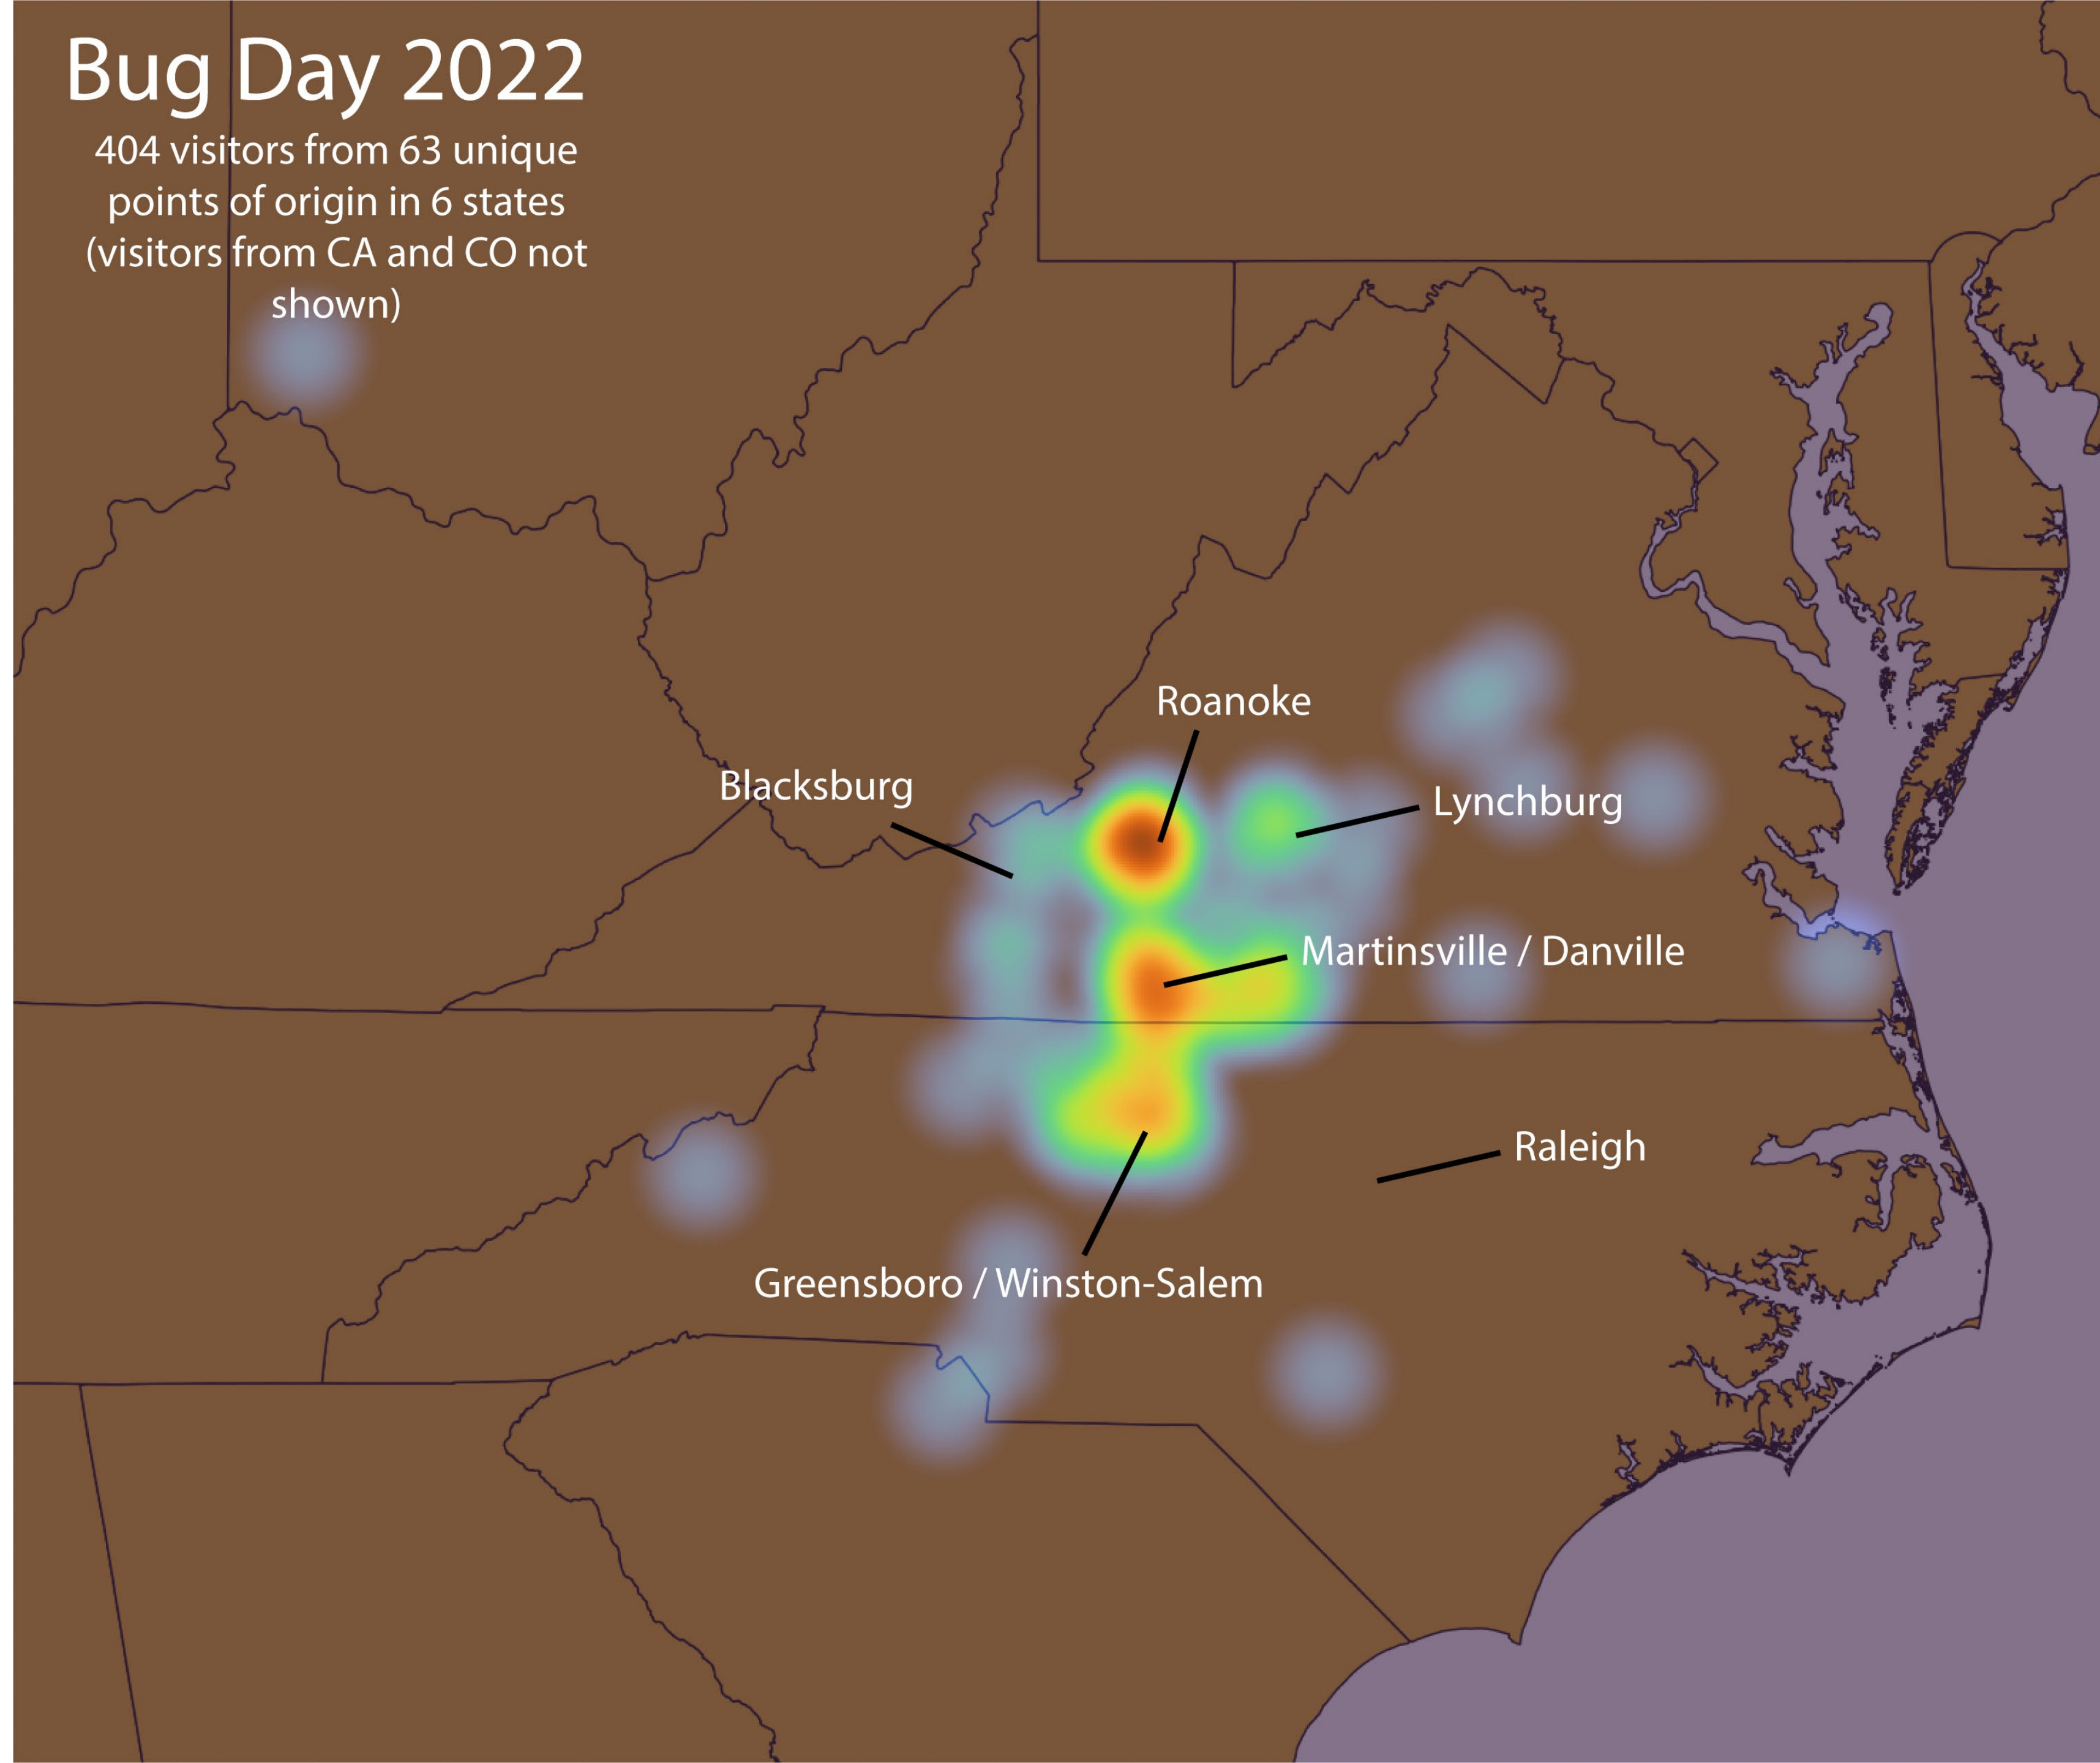

Dino Fest 2018

968 visitors from 122 unique points of origin in 10 states (FL, MA, MI, NY and TX not shown)

Dragon Fest 2018

408 visitors from 71 unique points of origin in 8 states (GA and NY not shown)

3,632 visitors from 207 unique points of origin in 18 states (AL, CA, FL, GA, IL, NV, NY, OK, WA and WI not shown)

Dragon Fest 2019

2,993 visitors from 258 unique points of origin in 12 states (CO, FL, IA, KS, MT, and TX not shown)

Ice Age Fest 2020

996 visitors from 118 unique points of origin in 5 states (NY not shown)

Dinosaur Drive Thru 2020

218 visitors from 28 unique points of origin in 2 states

Waynesboro Drive Thru Fest 2021

235 visitors from 27 unique points of origin in 1 state

Bug Day 2022

404 visitors from 63 unique points of origin in 6 states (visitors from CA and CO not shown)

Flight Fest 2022

266 visitors from 47 unique points of origin in 3 states