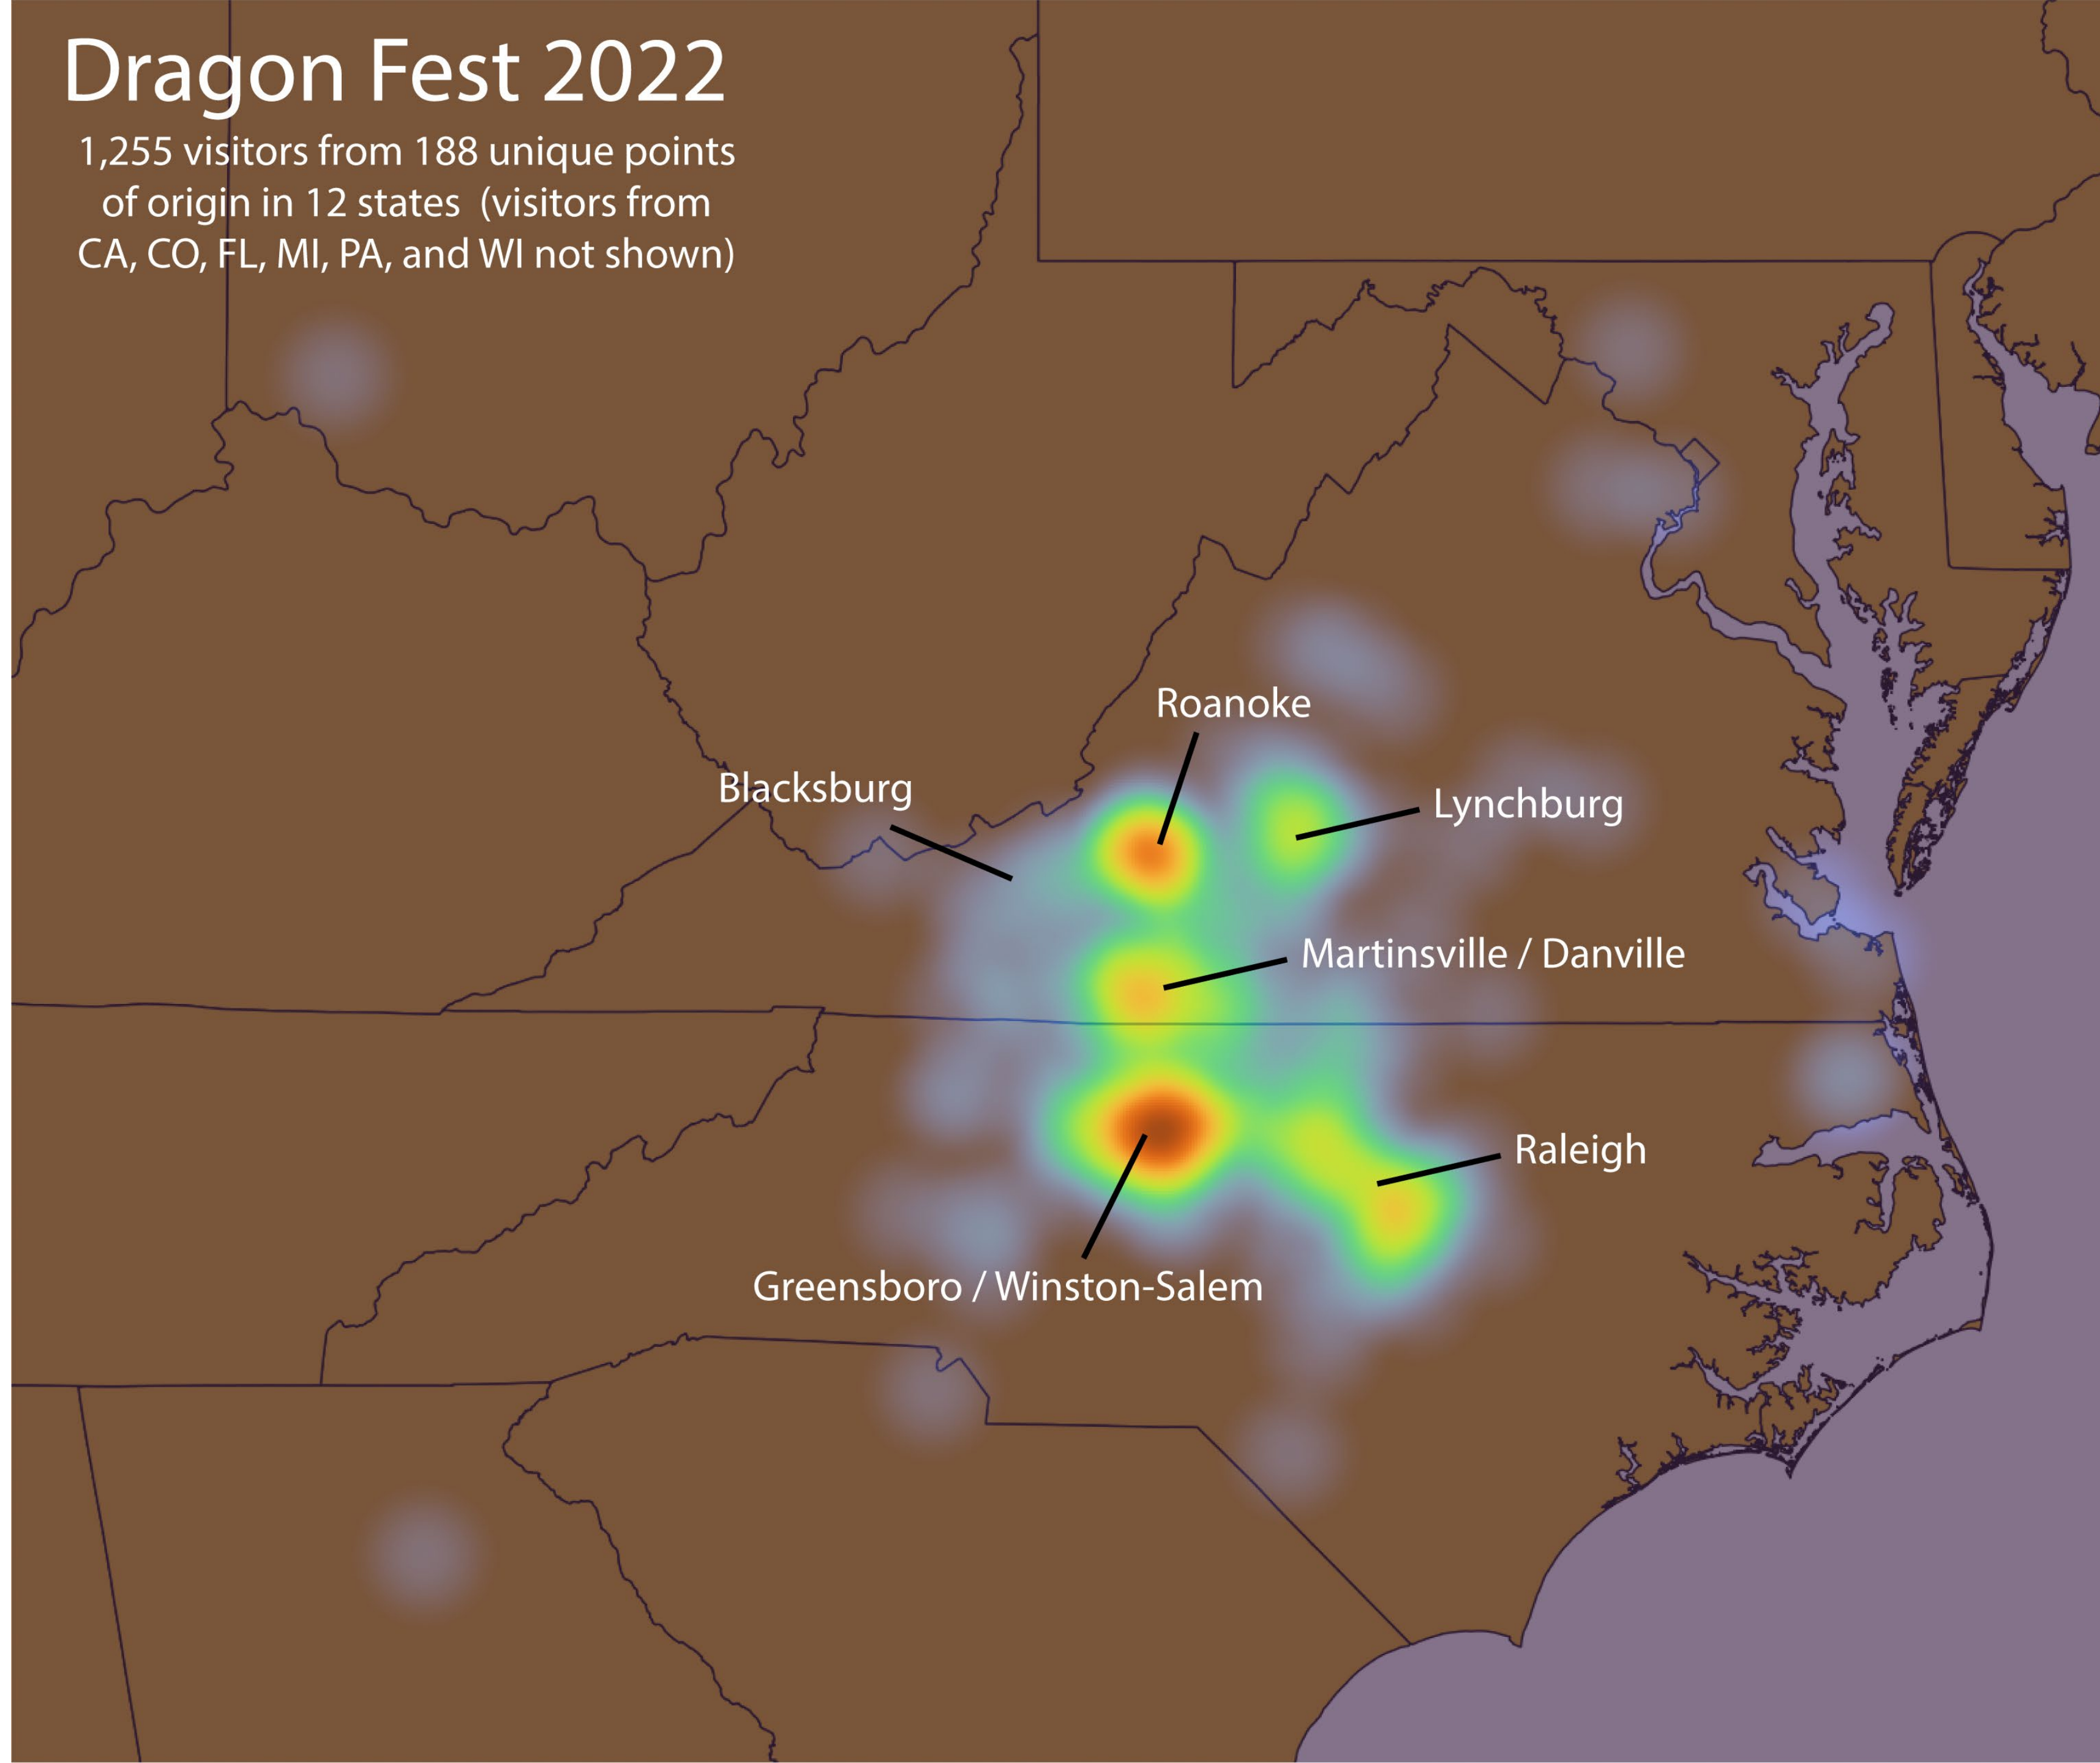

Dragon Fest 2022

1,255 visitors from 188 unique points of origin in 12 states (visitors from CA, CO, FL, MI, PA, and WI not shown)