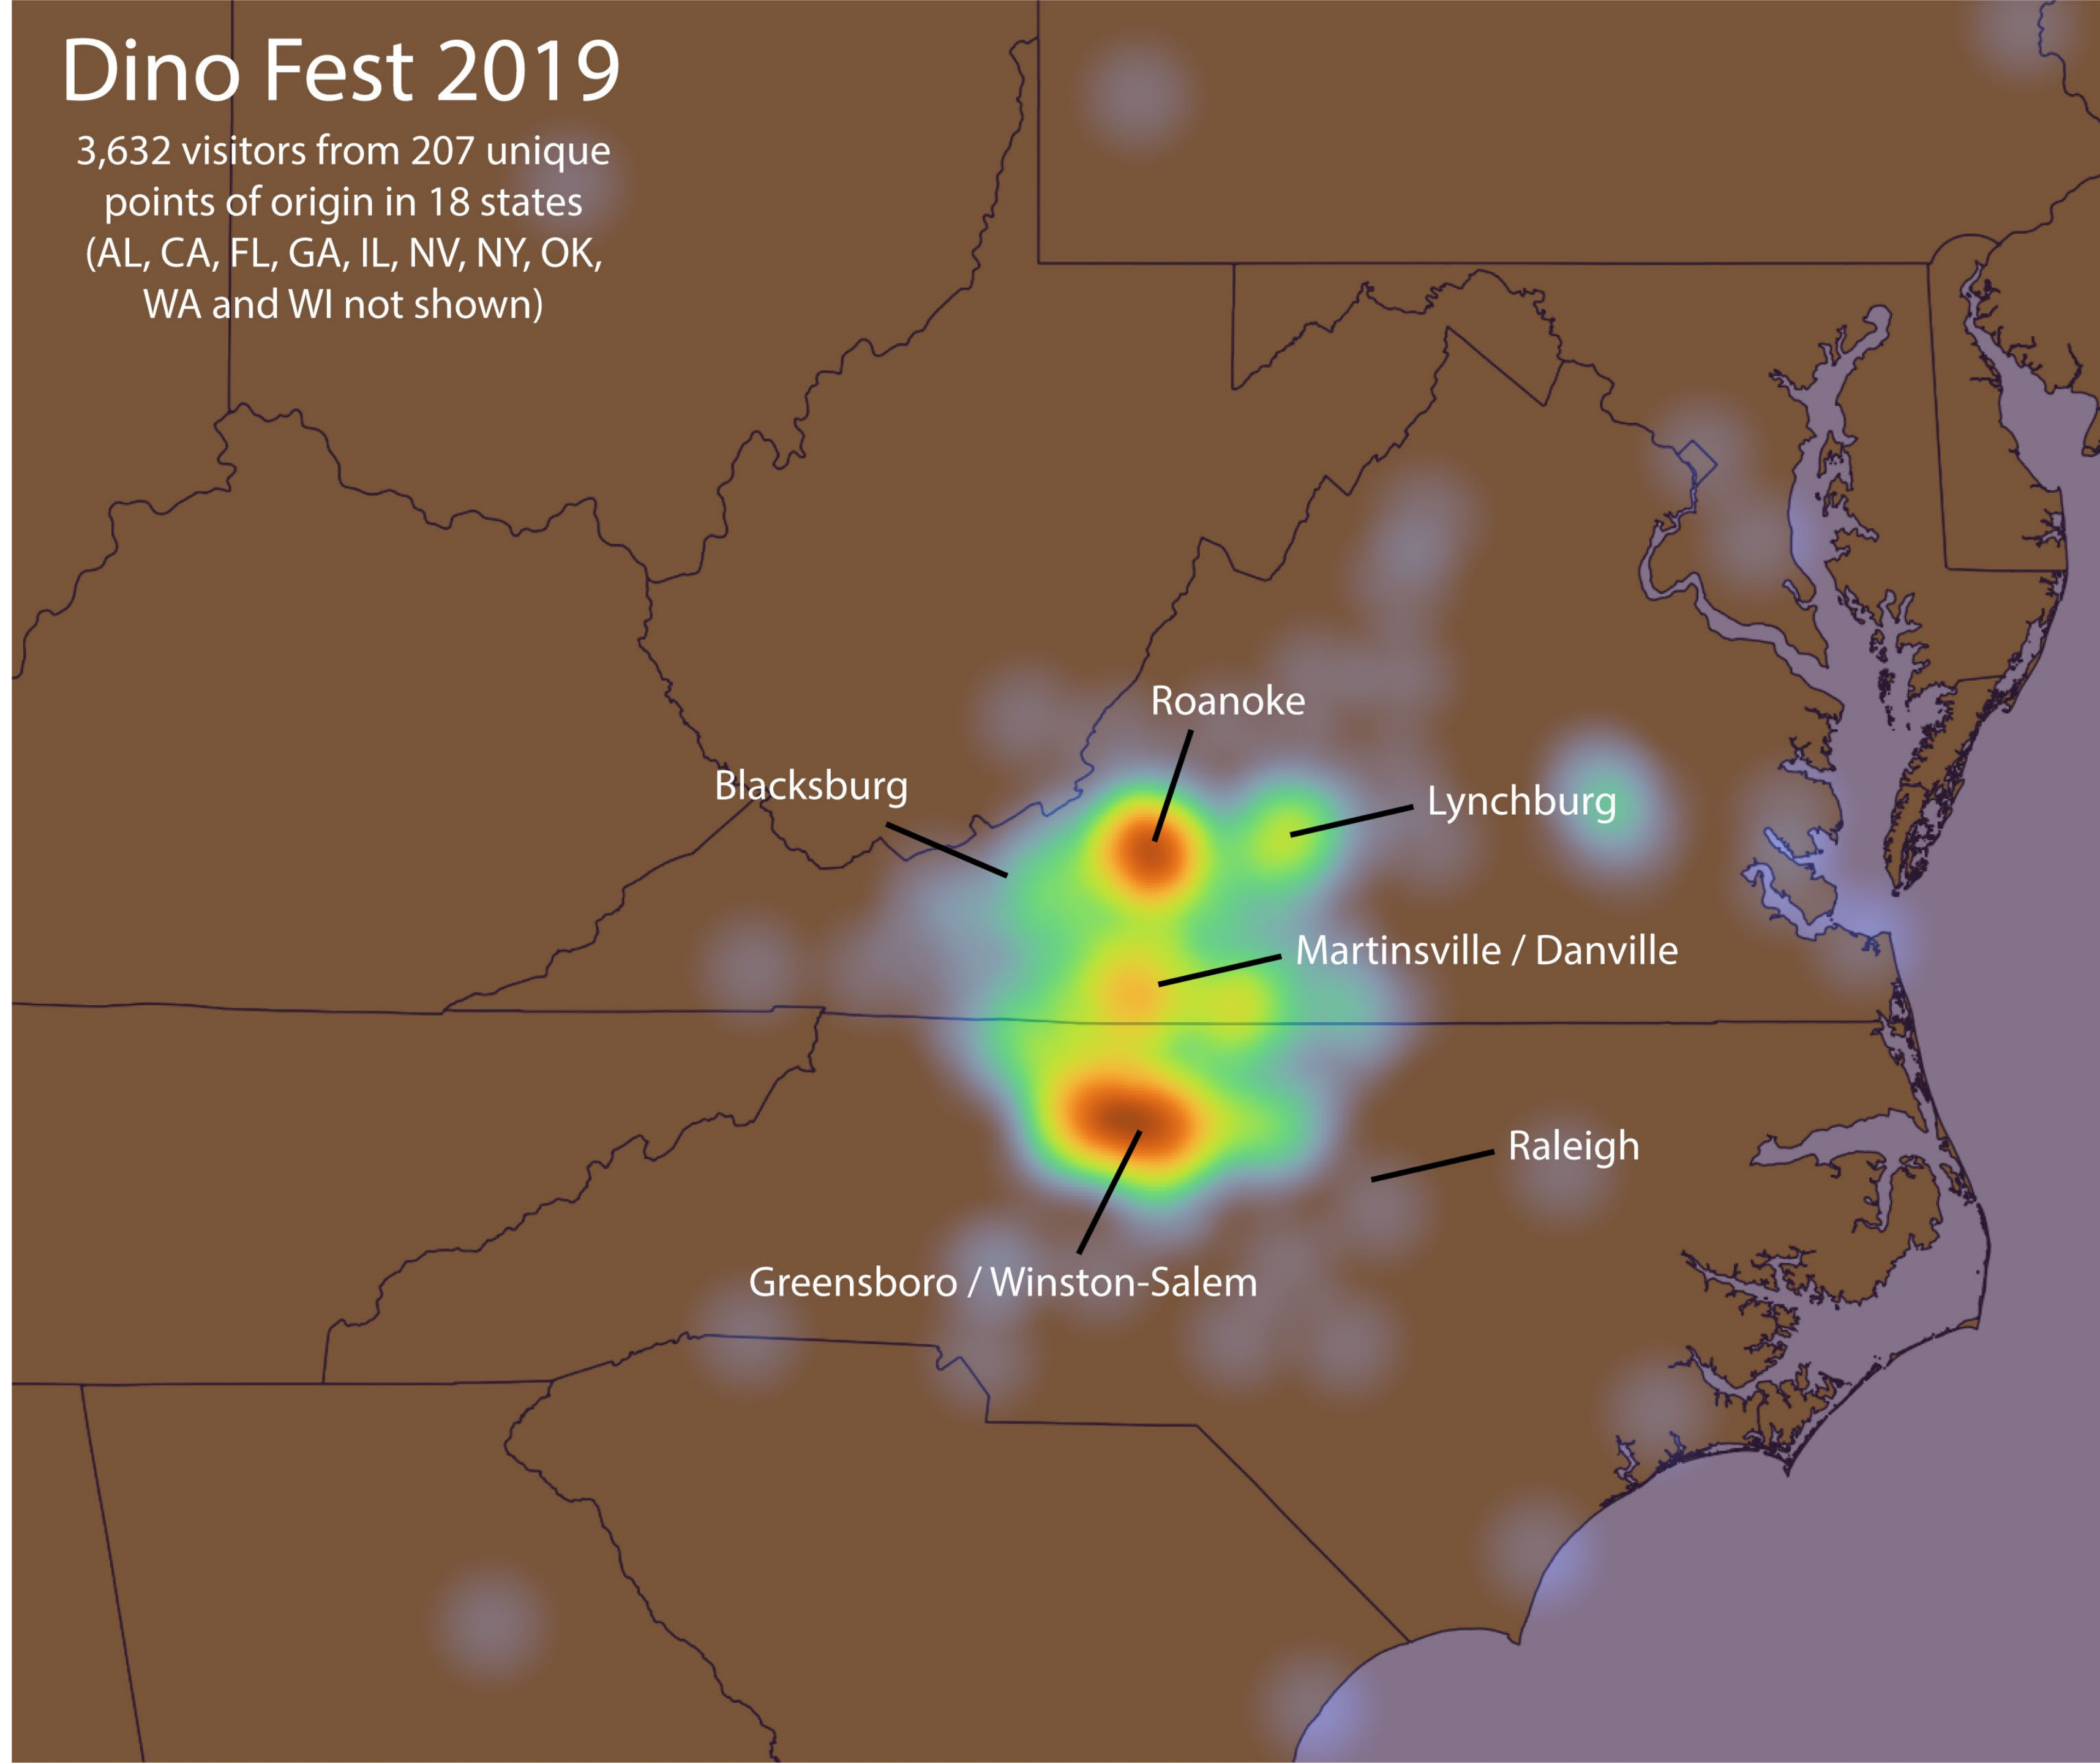

Dino Fest 2018

968 visitors from 122 unique points of origin in 10 states (FL, MA, MI, NY and TX not shown)

Dragon Fest 2018

408 visitors from 71 unique points of origin in 8 states (GA and NY not shown)

Reptile Fest 2019

2,189 visitors from 118 unique points of origin in 4 states (TN not shown)

Bug Fest 2019

543 visitors from 75 unique points of origin in 8 states (AK, CA, MN, NM, and TX not shown)

Dino Fest 2019

3,632 visitors from 207 unique points of origin in 18 states (AL, CA, FL, GA, IL, NV, NY, OK, WA and WI not shown)

Dragon Fest 2019

2,993 visitors from 258 unique points of origin in 12 states (CO, FL, IA, KS, MT, and TX not shown)

Ice Age Fest 2020

996 visitors from 118 unique points of origin in 5 states (NY not shown)

Dinosaur Drive Thru 2020

218 visitors from 28 unique points of origin in 2 states

Waynesboro Drive Thru Fest 2021