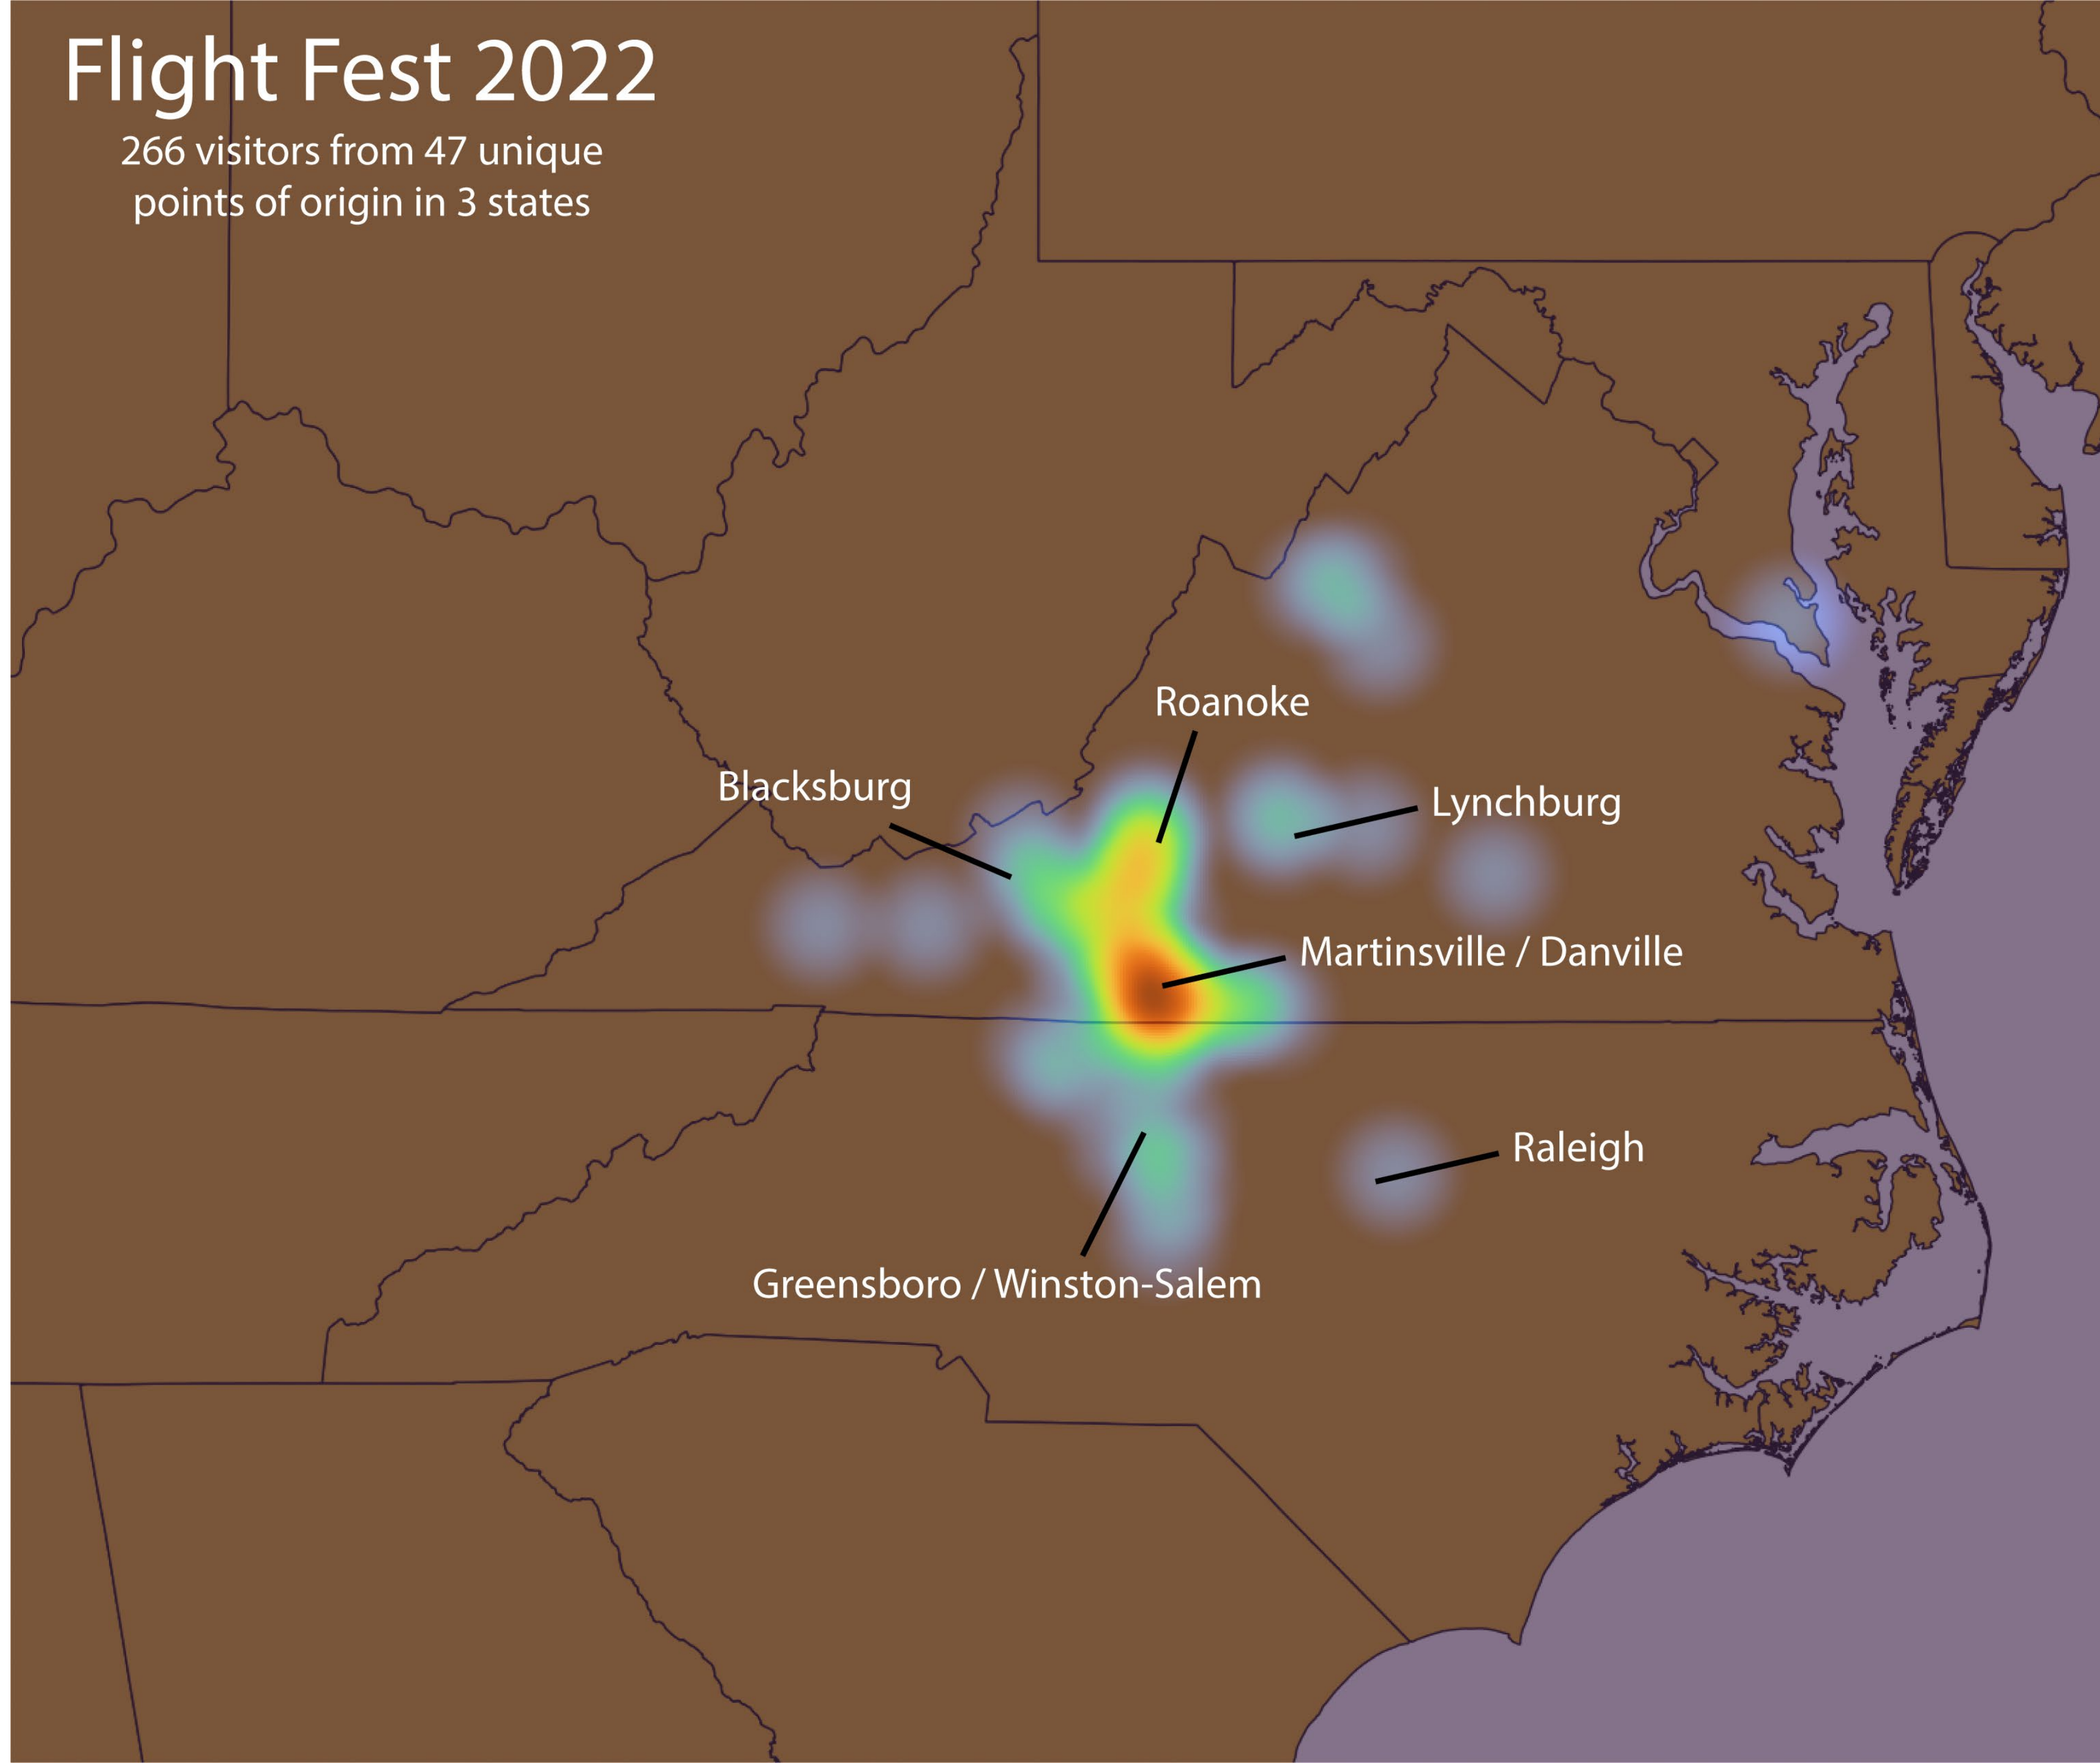

Dino Fest 2018

968 visitors from 122 unique points of origin in 10 states (FL, MA, MI, NY and TX not shown)

Dragon Fest 2018

408 visitors from 71 unique points of origin in 8 states (GA and NY not shown)

3,632 visitors from 207 unique points of origin in 18 states (AL, CA, FL, GA, IL, NV, NY, OK, WA and WI not shown)

Dragon Fest 2019

2,993 visitors from 258 unique points of origin in 12 states (CO, FL, IA, KS, MT, and TX not shown)

Ice Age Fest 2020

996 visitors from 118 unique points of origin in 5 states (NY not shown)

Dinosaur Drive Thru 2020

218 visitors from 28 unique points of origin in 2 states

Waynesboro Drive Thru Fest 2021

235 visitors from 27 unique points of origin in 1 state

Bug Day 2022

404 visitors from 63 unique points of origin in 6 states (visitors from CA and CO not shown)

Flight Fest 2022

266 visitors from 47 unique points of origin in 3 states