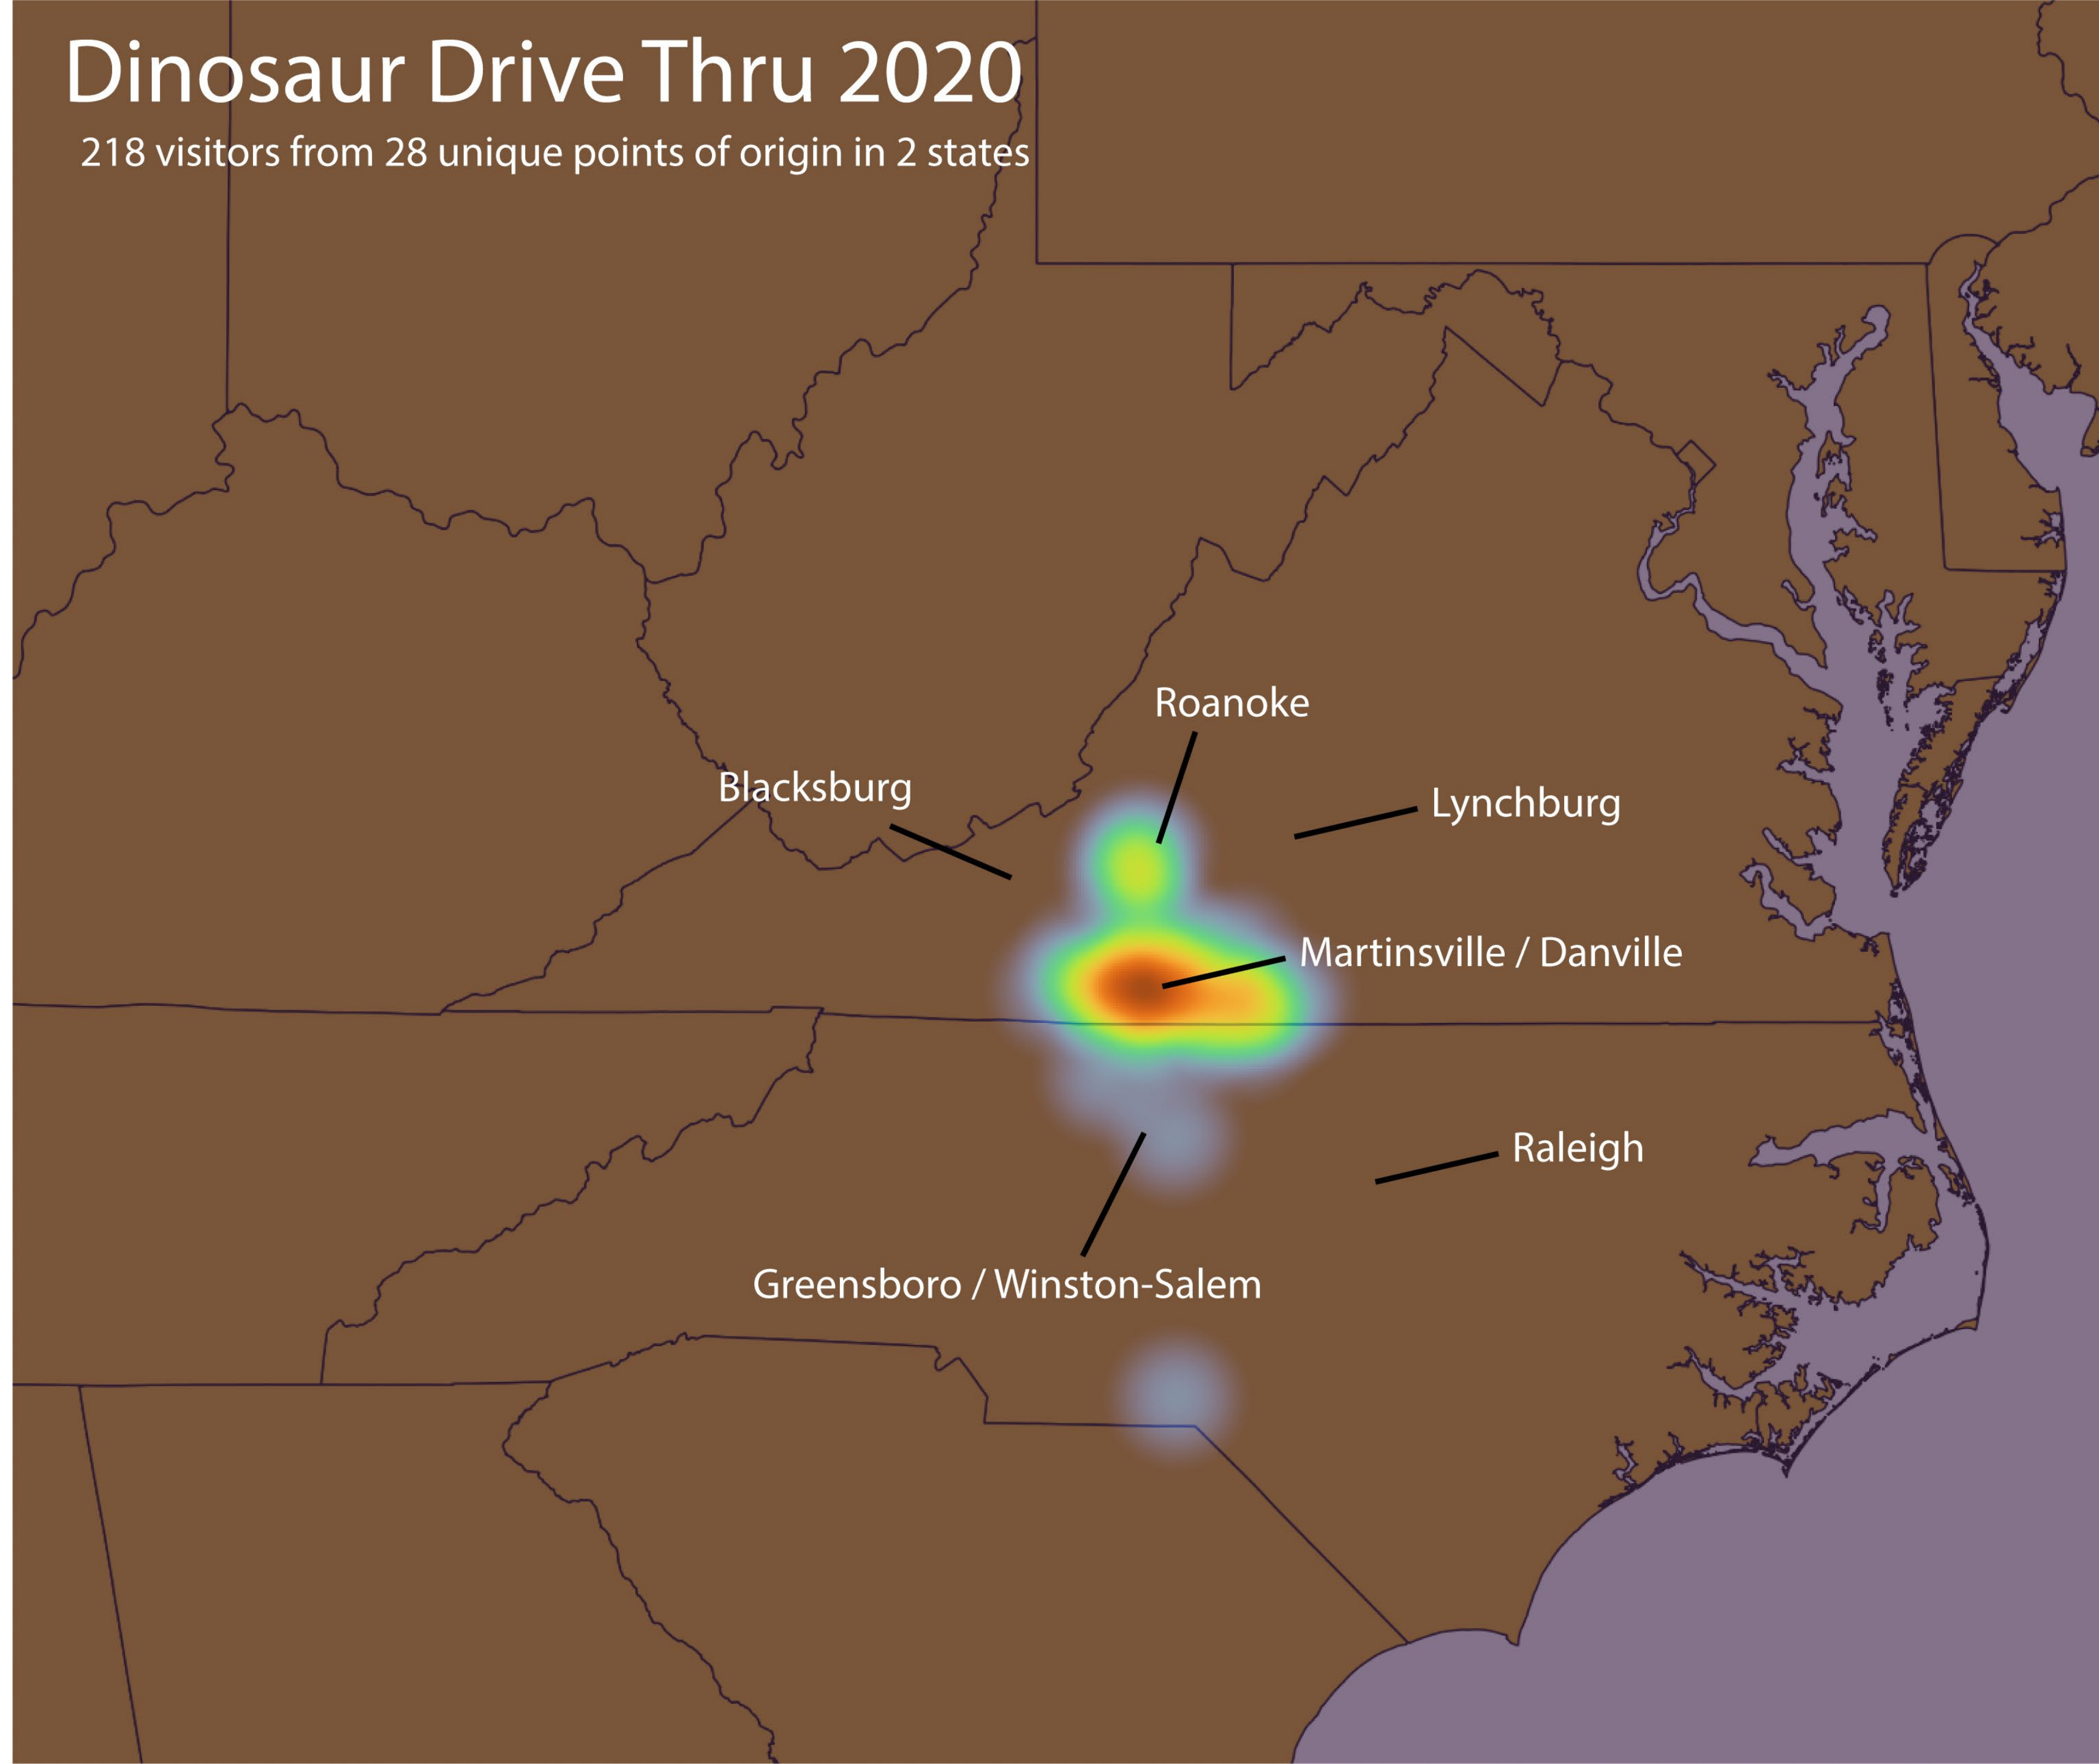

Dino Fest 2018

968 visitors from 122 unique points of origin in 10 states (FL, MA, MI, NY and TX not shown)

Dragon Fest 2018

408 visitors from 71 unique points of origin in 8 states (GA and NY not shown)

Reptile Fest 2019

2,189 visitors from 118 unique points of origin in 4 states (TN not shown)

Bug Fest 2019

543 visitors from 75 unique points of origin in 8 states (AK, CA, MN, NM, and TX not shown)

Dino Fest 2019

3,632 visitors from 207 unique points of origin in 18 states (AL, CA, FL, GA, IL, NV, NY, OK, WA and WI not shown)

Dragon Fest 2019

2,993 visitors from 258 unique points of origin in 12 states (CO, FL, IA, KS, MT, and TX not shown)

Ice Age Fest 2020

996 visitors from 118 unique points of origin in 5 states (NY not shown)

Dinosaur Drive Thru 2020

218 visitors from 28 unique points of origin in 2 states

Waynesboro Drive Thru Fest 2021