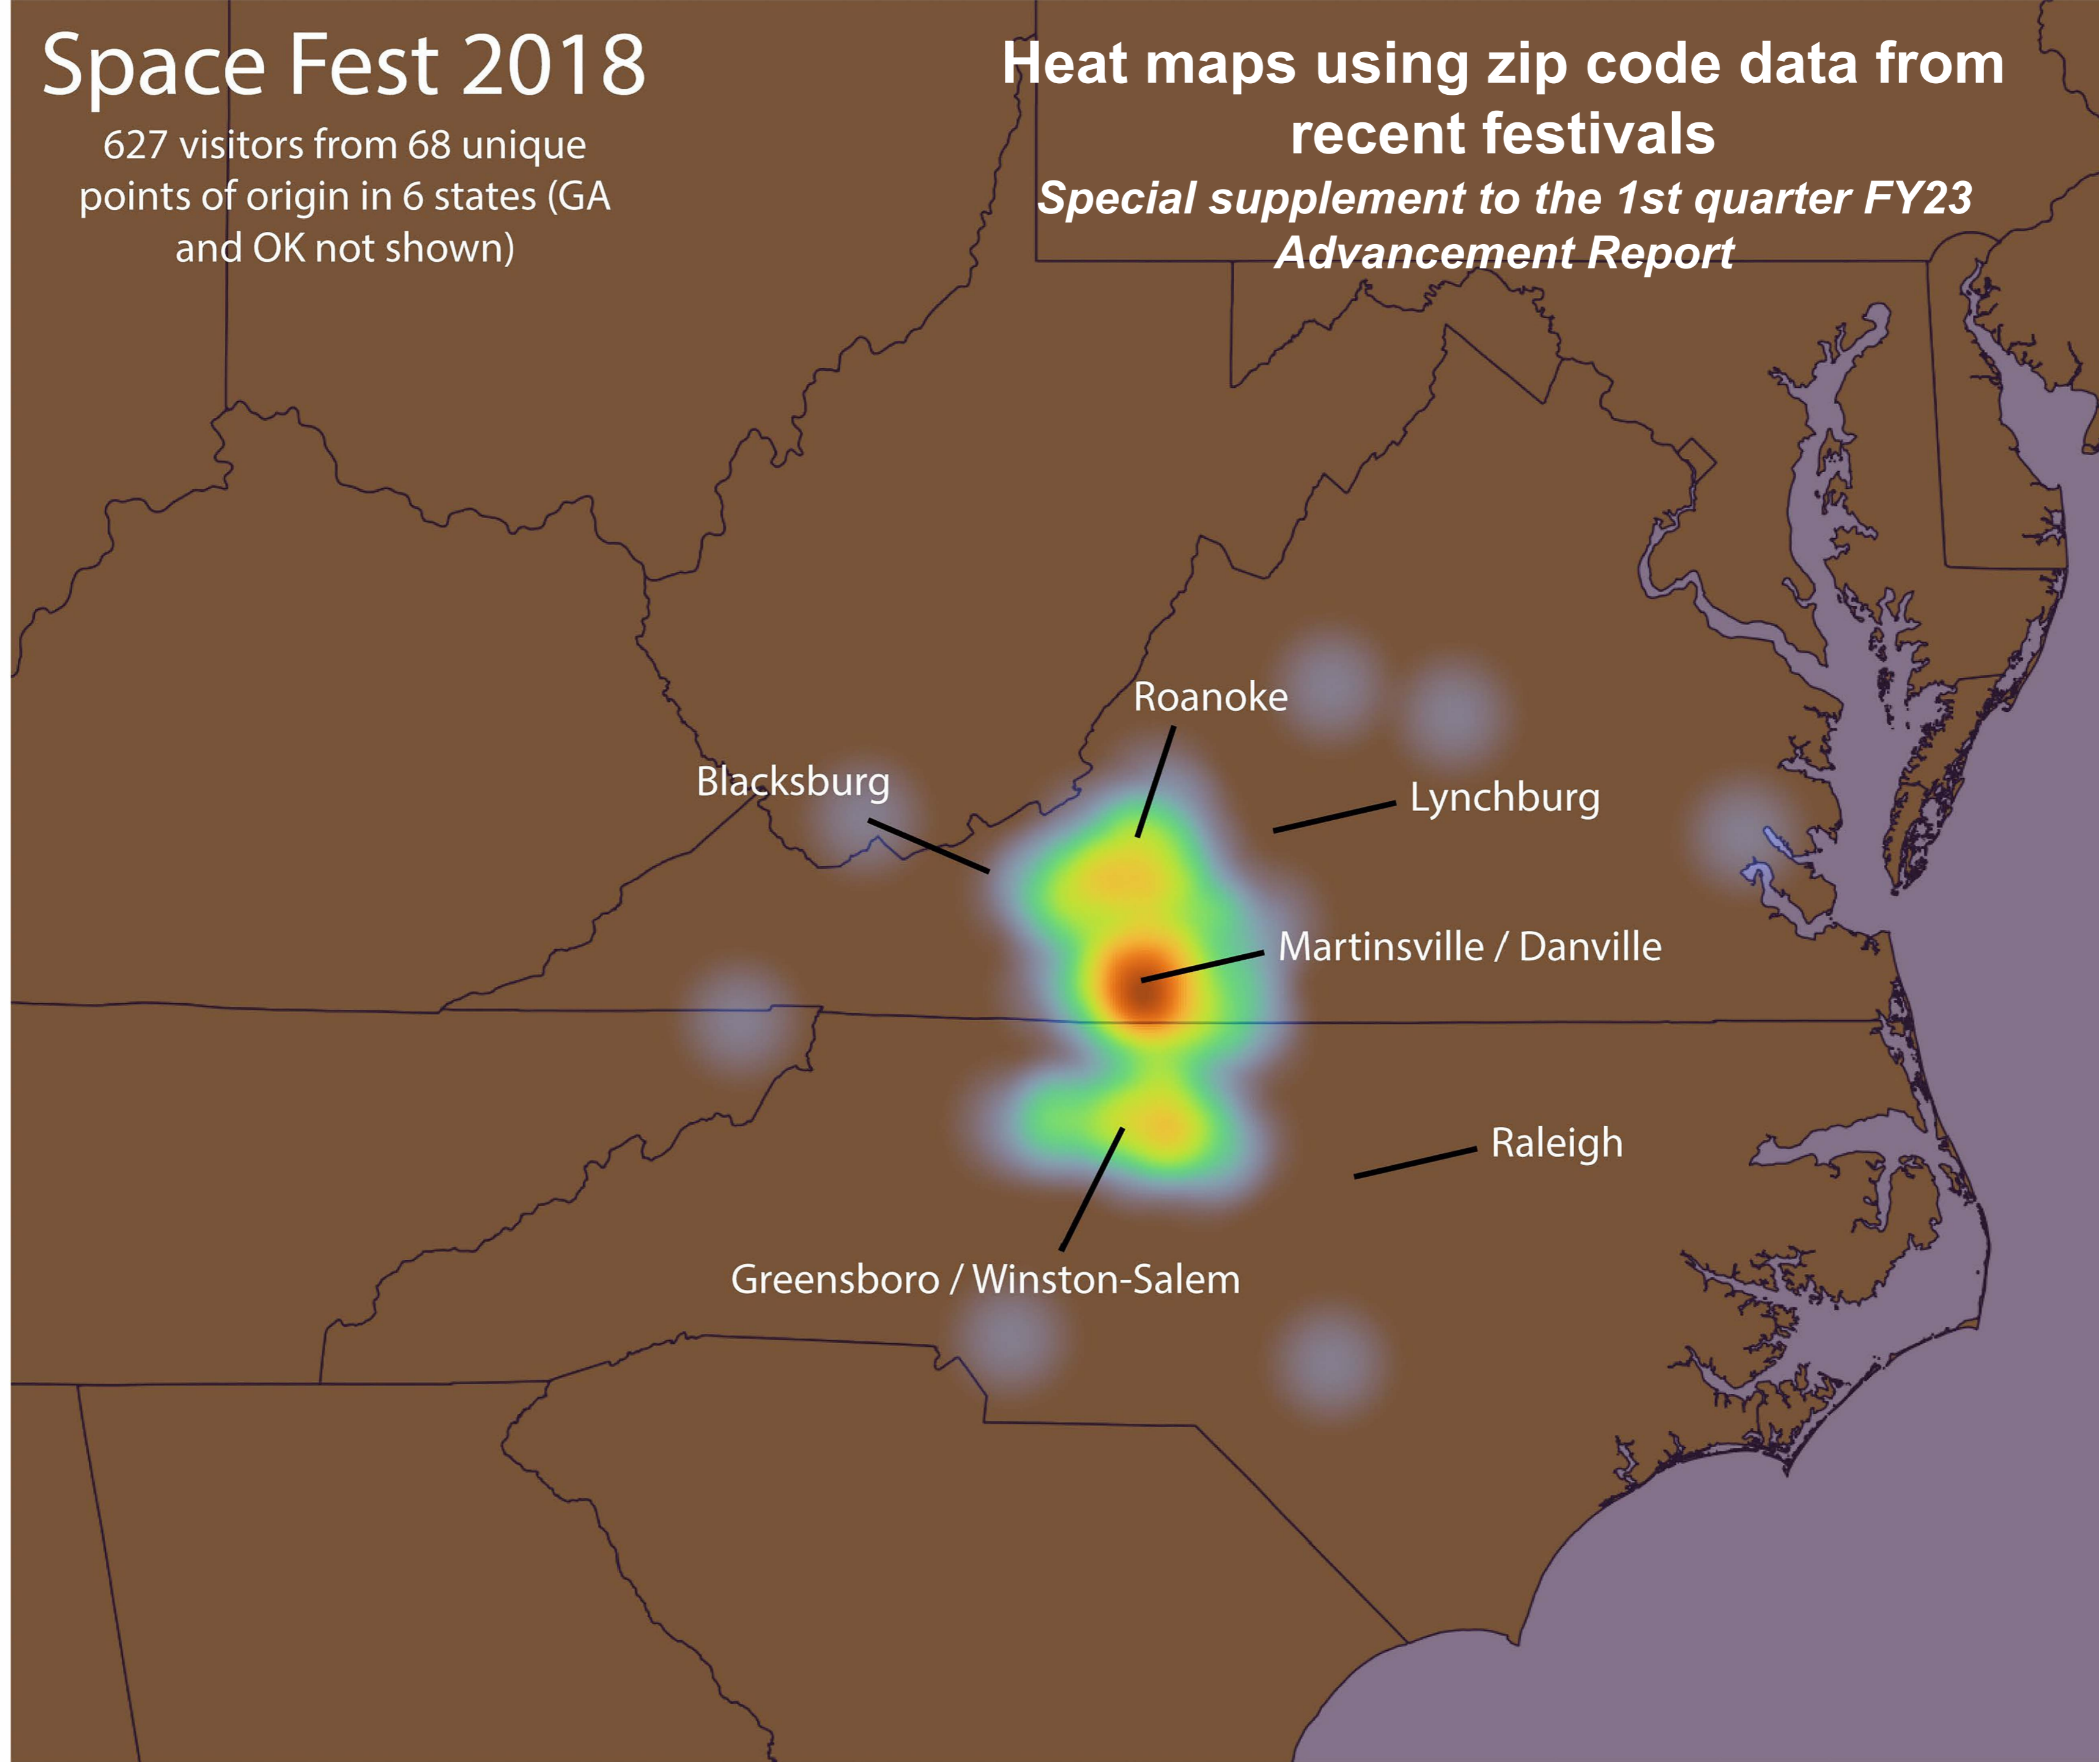

Space Fest 2018

627 visitors from 68 unique points of origin in 6 states (GA and OK not shown)

Heat maps using zip code data from recent festivals

Special supplement to the 1st quarter FY23 Advancement Report

Dino Fest 2018

968 visitors from 122 unique points of origin in 10 states (FL, MA, MI, NY and TX not shown)

Dragon Fest 2018

408 visitors from 71 unique points of origin in 8 states (GA and NY not shown)

3,632 visitors from 207 unique points of origin in 18 states (AL, CA, FL, GA, IL, NV, NY, OK, WA and WI not shown)

Dragon Fest 2019

2,993 visitors from 258 unique points of origin in 12 states (CO, FL, IA, KS, MT, and TX not shown)

Ice Age Fest 2020

996 visitors from 118 unique points of origin in 5 states (NY not shown)

Dinosaur Drive Thru 2020

218 visitors from 28 unique points of origin in 2 states

Waynesboro Drive Thru Fest 2021