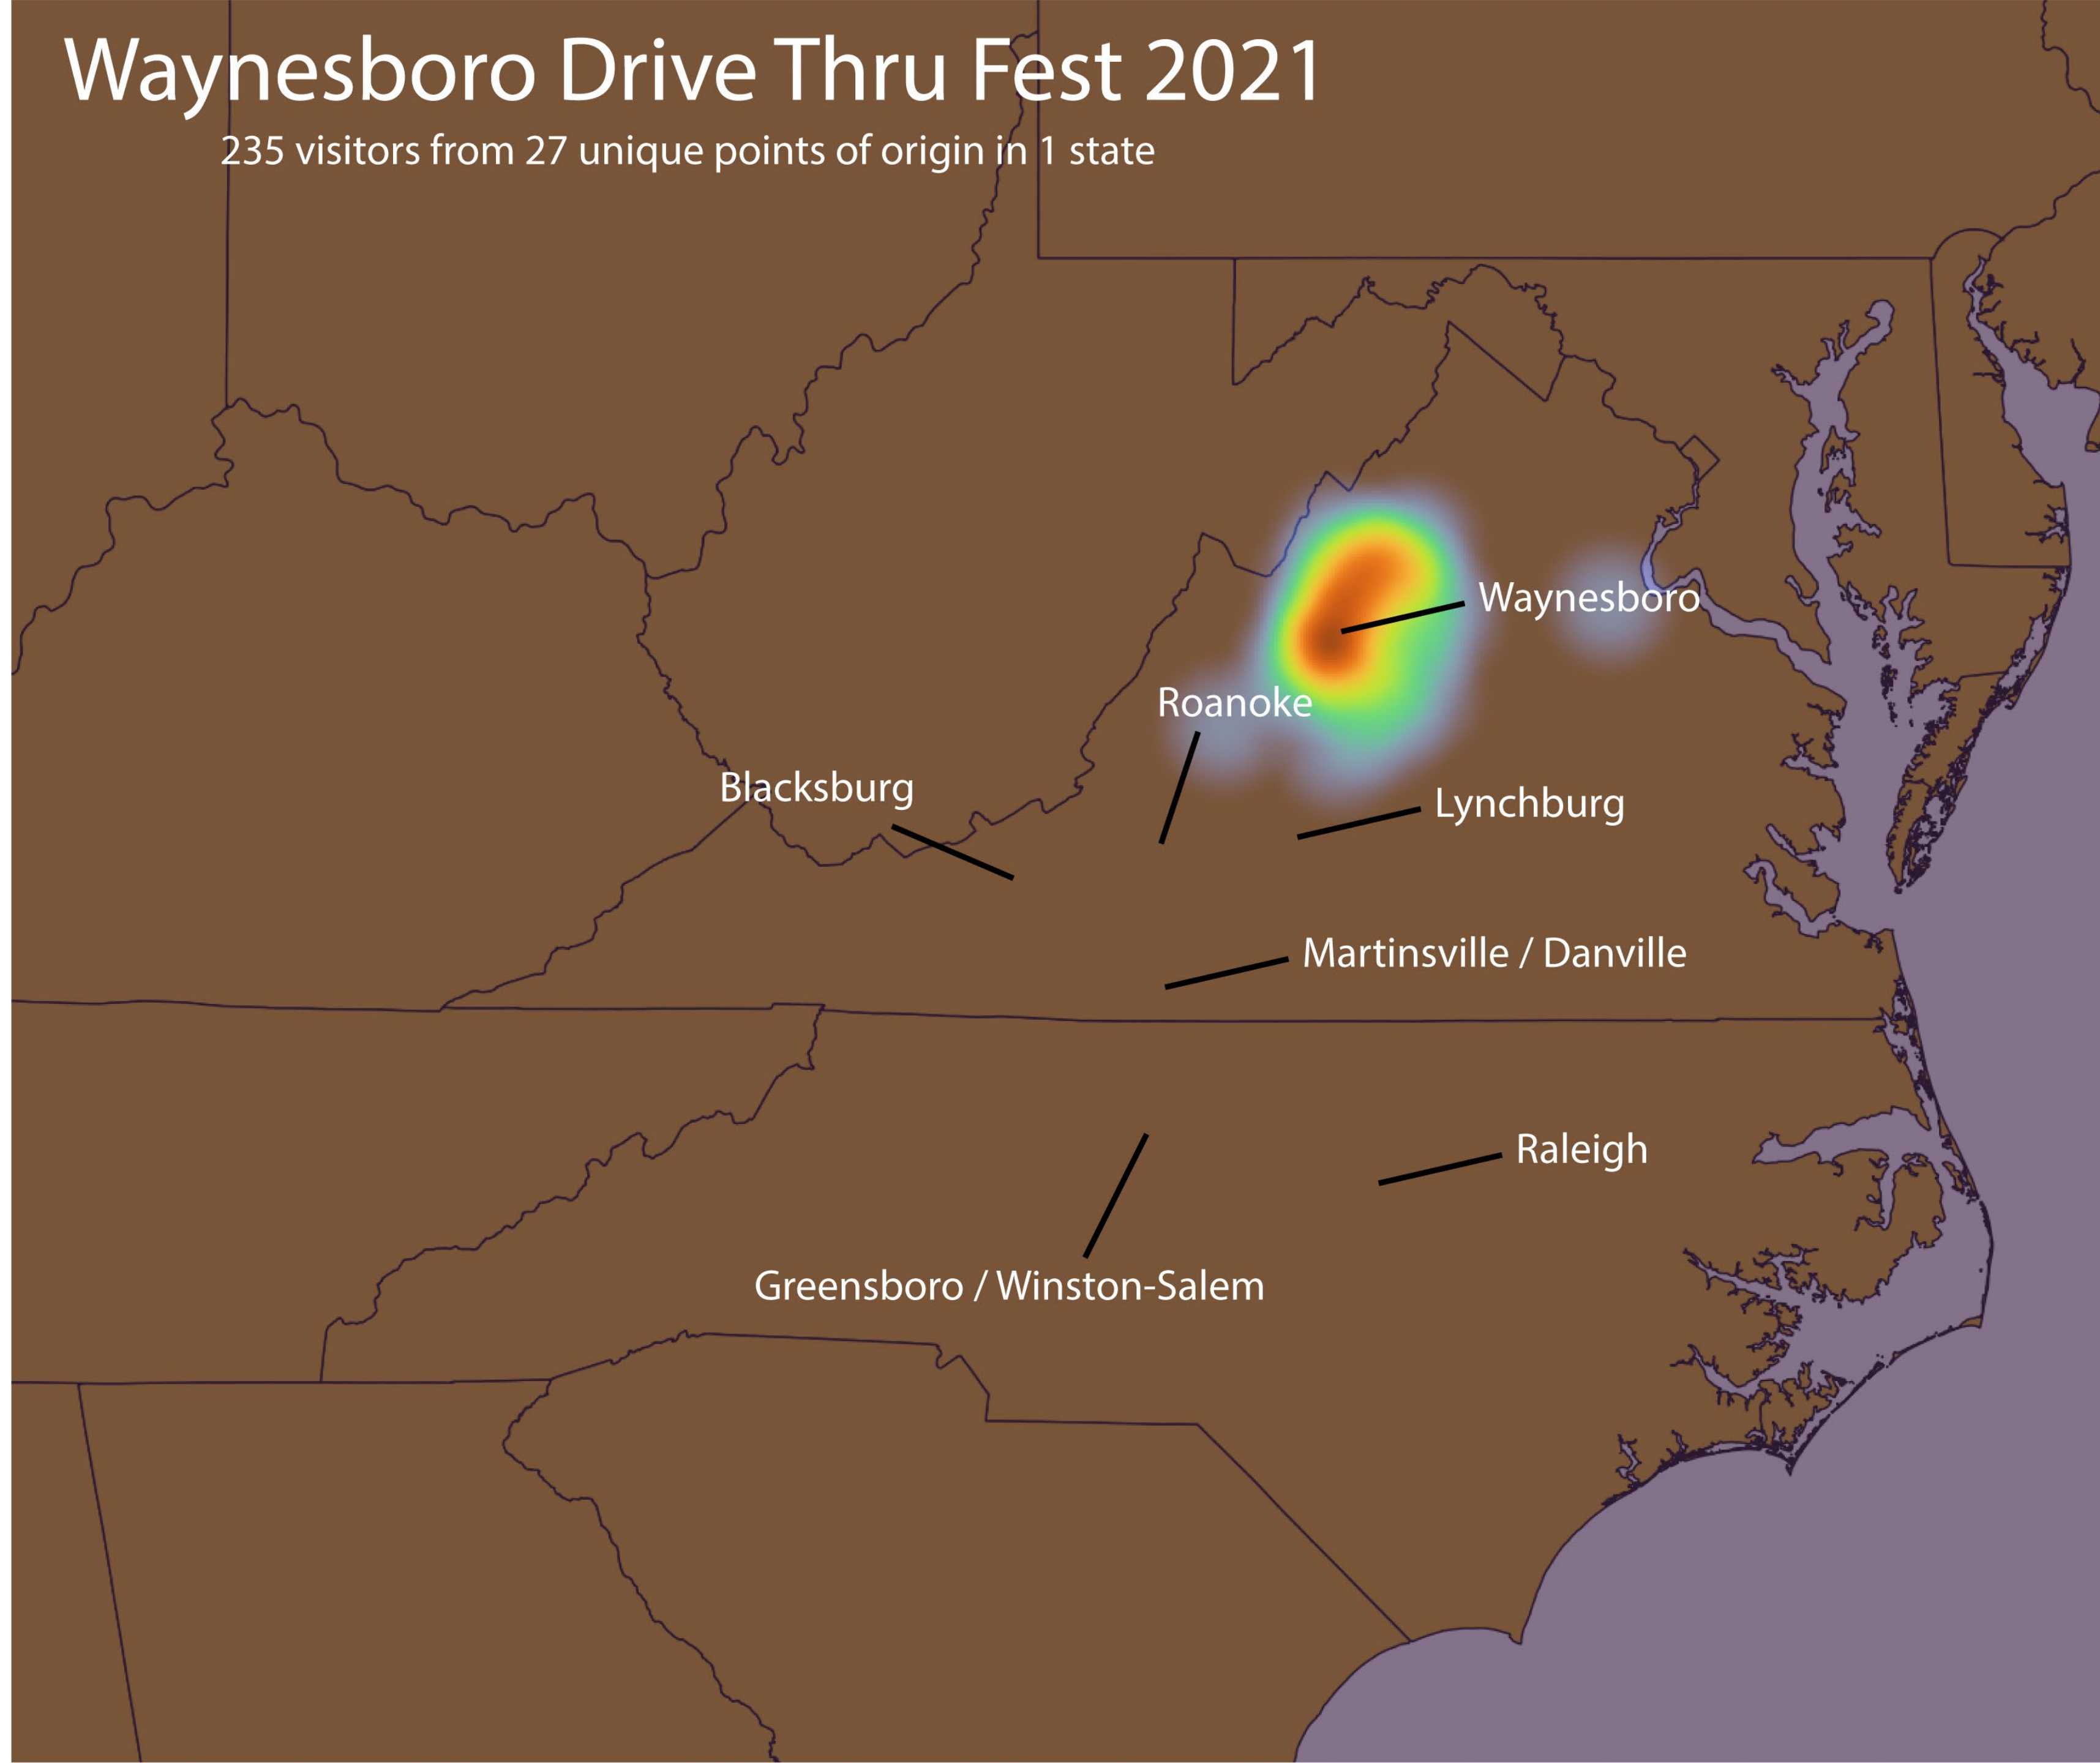

Dino Fest 2018

968 visitors from 122 unique points of origin in 10 states (FL, MA, MI, NY and TX not shown)

Dragon Fest 2018

408 visitors from 71 unique points of origin in 8 states (GA and NY not shown)

3,632 visitors from 207 unique points of origin in 18 states (AL, CA, FL, GA, IL, NV, NY, OK, WA and WI not shown)

Dragon Fest 2019

2,993 visitors from 258 unique points of origin in 12 states (CO, FL, IA, KS, MT, and TX not shown)

Ice Age Fest 2020

996 visitors from 118 unique points of origin in 5 states (NY not shown)

Dinosaur Drive Thru 2020

218 visitors from 28 unique points of origin in 2 states

Waynesboro Drive Thru Fest 2021

235 visitors from 27 unique points of origin in 1 state

Bug Day 2022

404 visitors from 63 unique points of origin in 6 states (visitors from CA and CO not shown)

Flight Fest 2022

266 visitors from 47 unique points of origin in 3 states