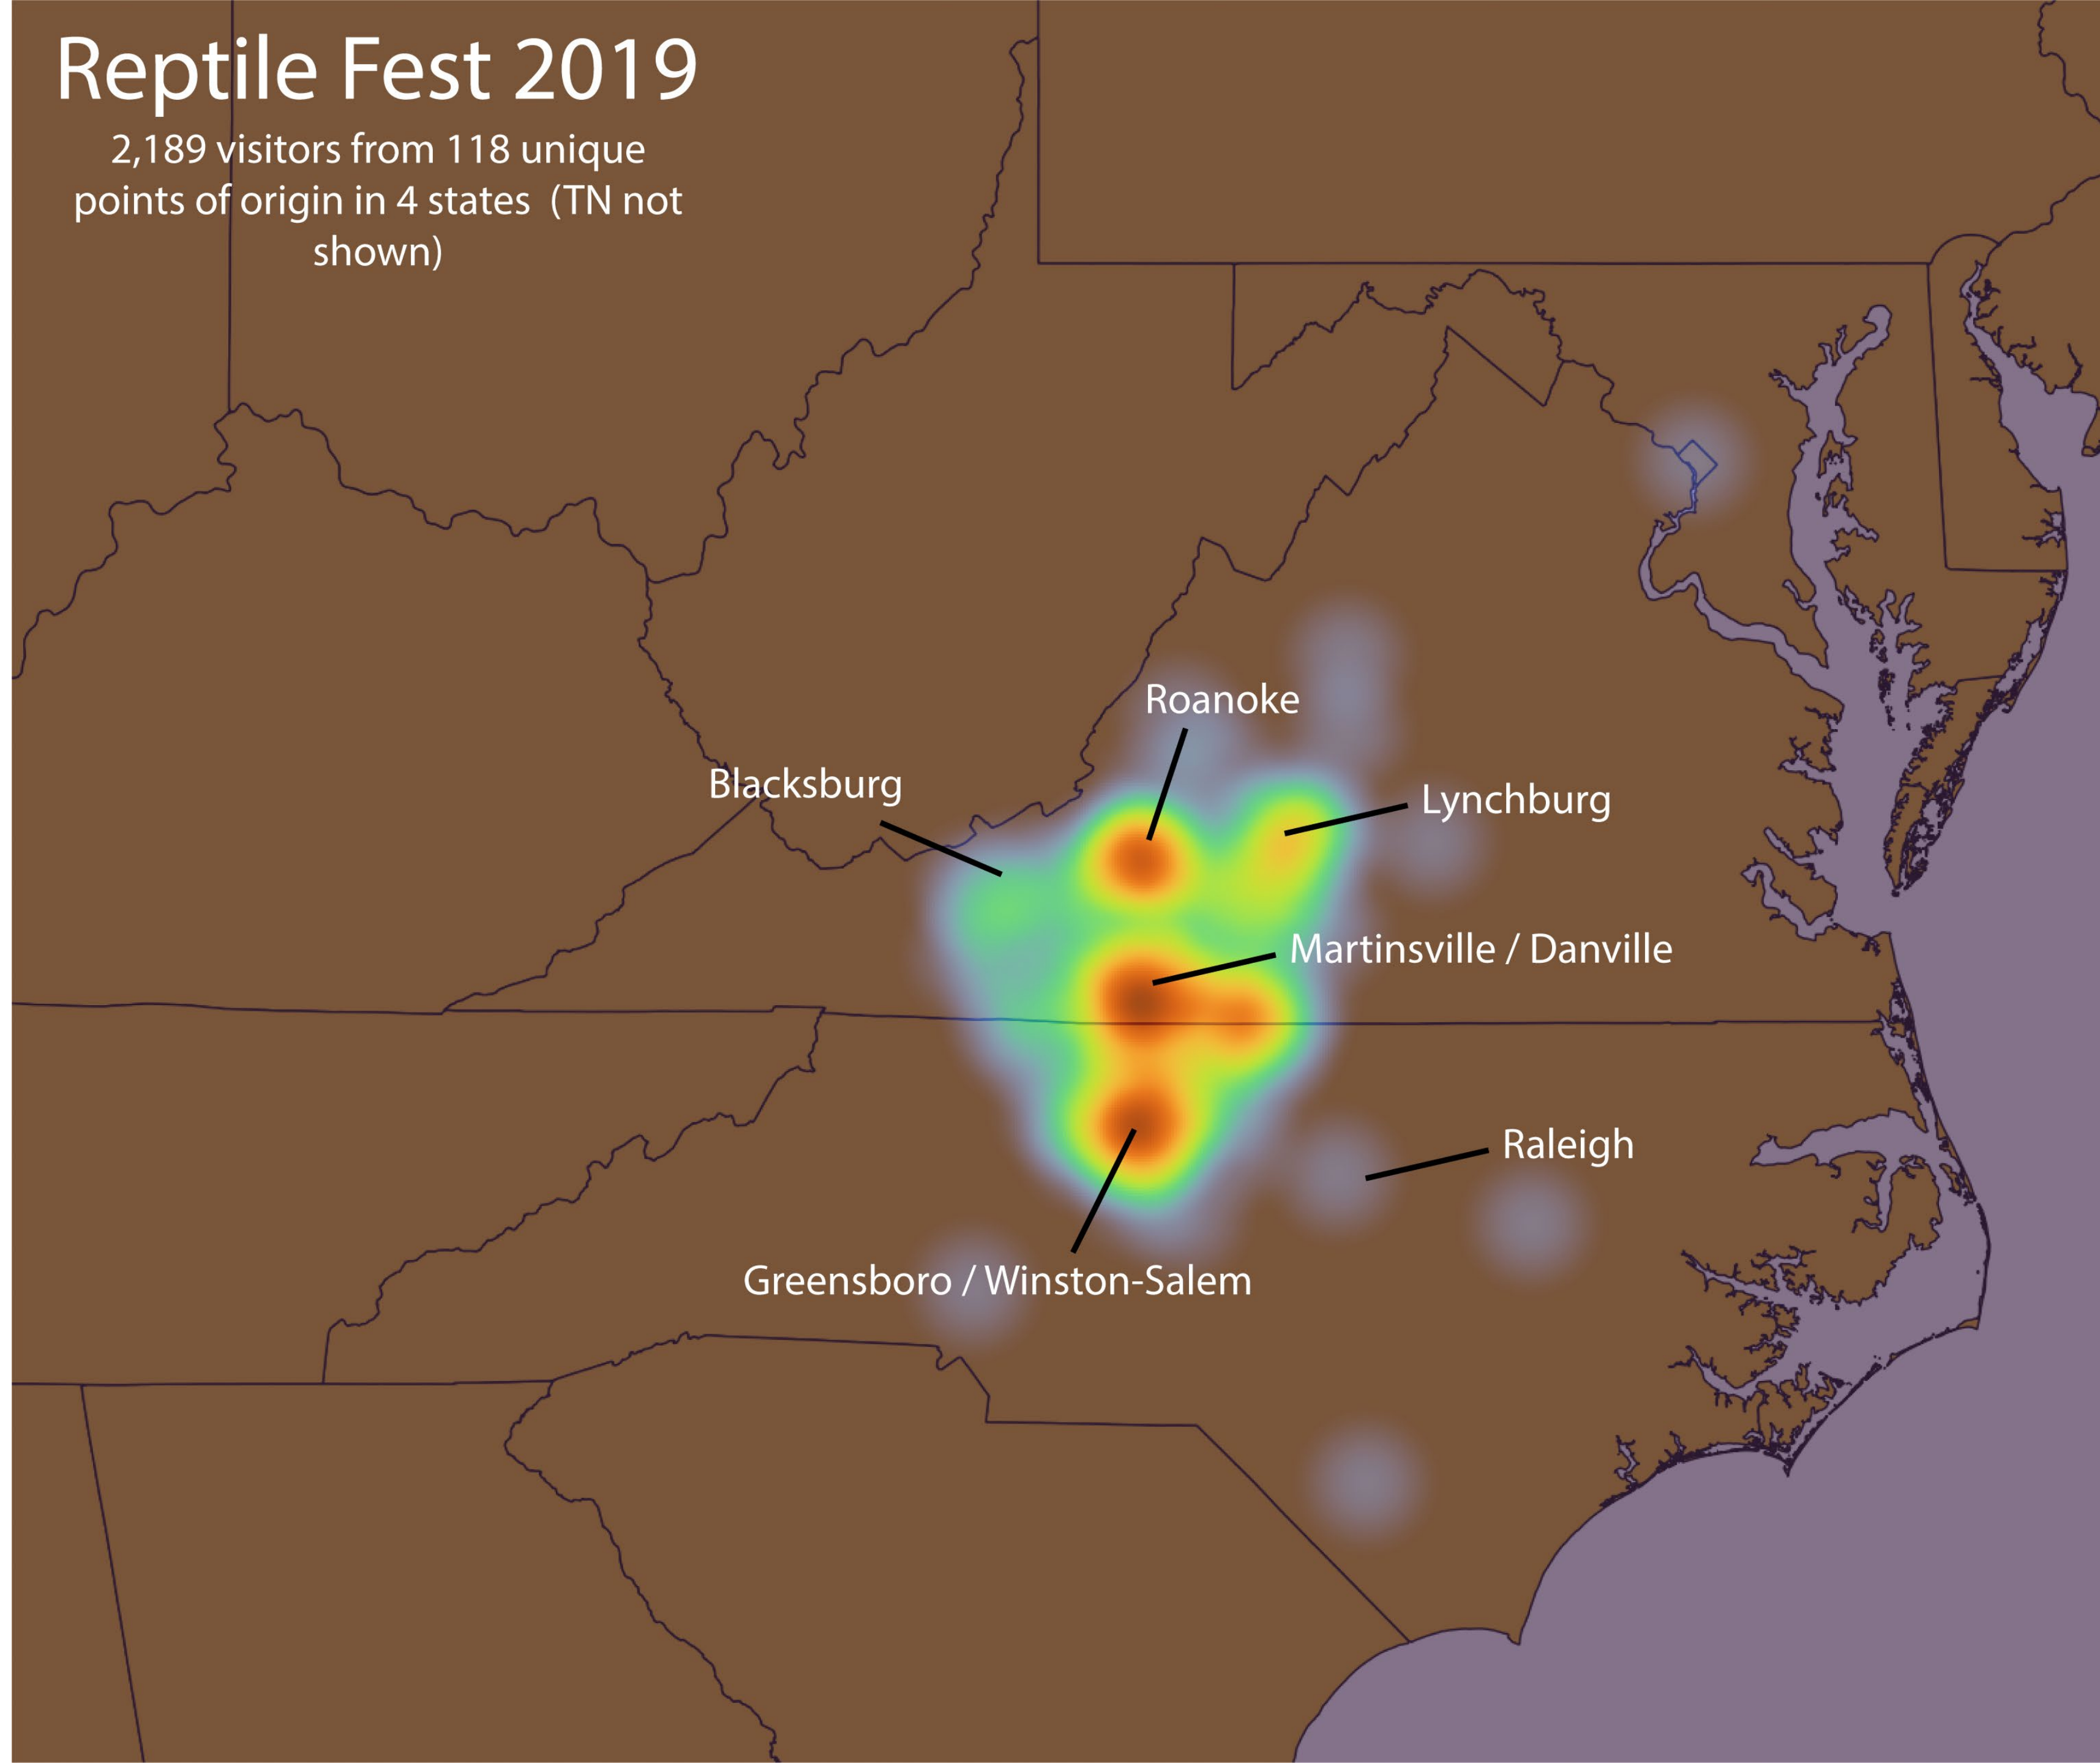

Dino Fest 2018

968 visitors from 122 unique points of origin in 10 states (FL, MA, MI, NY and TX not shown)

Dragon Fest 2018

408 visitors from 71 unique points of origin in 8 states (GA and NY not shown)

Reptile Fest 2019

2,189 visitors from 118 unique points of origin in 4 states (TN not shown)

Bug Fest 2019

543 visitors from 75 unique points of origin in 8 states (AK, CA, MN, NM, and TX not shown)

Dino Fest 2019

3,632 visitors from 207 unique points of origin in 18 states (AL, CA, FL, GA, IL, NV, NY, OK, WA and WI not shown)

Dragon Fest 2019

2,993 visitors from 258 unique points of origin in 12 states (CO, FL, IA, KS, MT, and TX not shown)

Ice Age Fest 2020

996 visitors from 118 unique points of origin in 5 states (NY not shown)

Dinosaur Drive Thru 2020

218 visitors from 28 unique points of origin in 2 states

Waynesboro Drive Thru Fest 2021